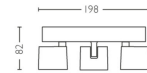

56243/31/P0

The more you dim, the warmer the light

Change your room ambience to suit whatever you're doing. With Philips WarmGlow LED spots, you can smoothly dim to the right light level – from a bright functional light to an inviting, cosy, warm glow. The more you dim, the warmer the light.

Lighting for your convenience and peace of mind

- ClickFix easy mounting
- Get high-quality LED light, while saving energy
- Lamp lifetime for up to 30 years of use
- Instant brightness when switched on
- High light output - 1,500 lumen
- Designed for the comfort of your eyes
- Integrated LED light
- 5-year warranty for peace of mind