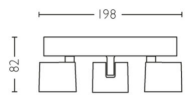

56243/31/P0