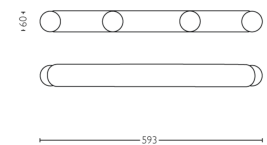

PHILIPS
Warmglow LED
Star quadruple spot
light
Warm glow dimmable
light
Perfect for creating
ambience
Gentle LED, easy on
your eyes
Easy to install with
ClickFix

56244/31/P0

The more you dim, the warmer the light

Change your room ambience to suit whatever you're doing. With Philips WarmGlow LED spots, you can smoothly dim to the right light level – from a bright functional light to an inviting, cosy, warm glow. The more you dim, the warmer the light.

Lighting for your convenience and peace of mind

- ClickFix easy mounting
- Get high-quality LED light, while saving energy
- Lamp lifetime for up to 30 years of use
- Instant brightness when switched on
- High light output – 2,000 lumen
- Designed for the comfort of your eyes
- Integrated LED light
- 5-year warranty for peace of mind

Versatile lighting for every moment of your day

- Change the ambience with a twist of your dimmer

Superior design for an optimal light effect

- Long-lasting, high-quality materials
- Adjustable spot head for maximum flexibility
- The perfect light beam for accent lighting

PHILIPS