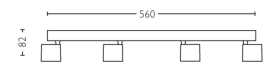

PHILIPS
Warmglow LED
Star quadruple spot
light
Warm glow dimmable
light
Perfect for creating
ambience
Gentle LED, easy on
your eyes
Easy to install with
ClickFix

56244/31/P0

The more you dim, the warmer the light

Change your room ambience to suit whatever you're doing. With Philips WarmGlow LED spots, you can smoothly dim to the right light level – from a bright functional light to an inviting, cosy, warm glow. The more you dim, the warmer the light.

Lighting for your convenience and peace of mind

- ClickFix easy mounting
- Get high-quality LED light, while saving energy
- Lamp lifetime for up to 30 years of use
- Instant brightness when switched on
- High light output – 2,000 lumen
- Designed for the comfort of your eyes
- Integrated LED light
- 5-year warranty for peace of mind

Versatile lighting for every moment of your day

- Change the ambience with a twist of your dimmer

Superior design for an optimal light effect

- Long-lasting, high-quality materials
- Adjustable spot head for maximum flexibility
- The perfect light beam for accent lighting

PHILIPS