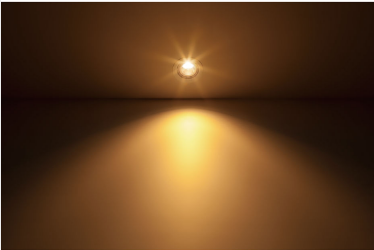

# PHILIPS

Recessed spot light

59776 POMERON 070 7W 27K  
WH

white

LED

59776/31/H0

## Essential lighting for a bright home

Manipulate the direction of your light in different ways with Philips Pomeron LED spotlight's adjustable head in 2 axis rotation. With a stylish white design that enhances your décor, bask in strong, focused beam with an accented feel.

### Easy to Experience

- Adjustable light angle

## Design and finishing

- Color: white
- Material: metal