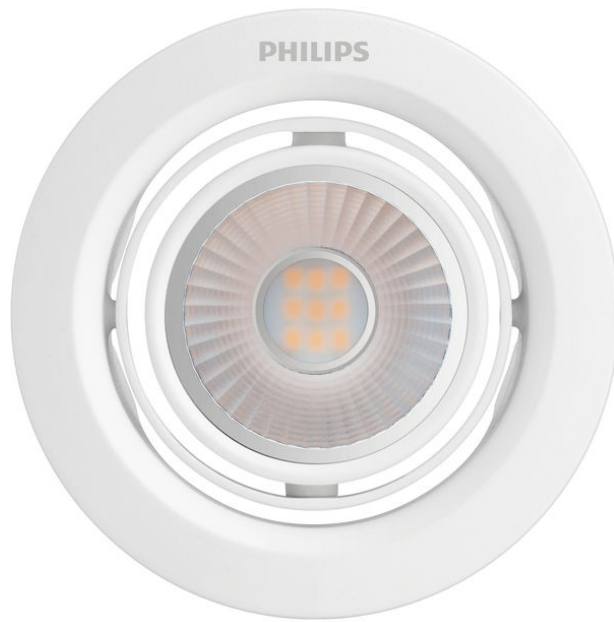

# PHILIPS

Recessed spot light

59776 POMERON 070 7W 27K  
WH

white

LED

59776/31/H0

## Essential lighting for a bright home

Manipulate the direction of your light in different ways with Philips Pomeron LED spotlight's adjustable head in 2 axis rotation. With a stylish white design that enhances your décor, bask in strong, focused beam with an accented feel.

### Easy to Experience

- Adjustable light angle

## Design and finishing

- Color: white
- Material: metal