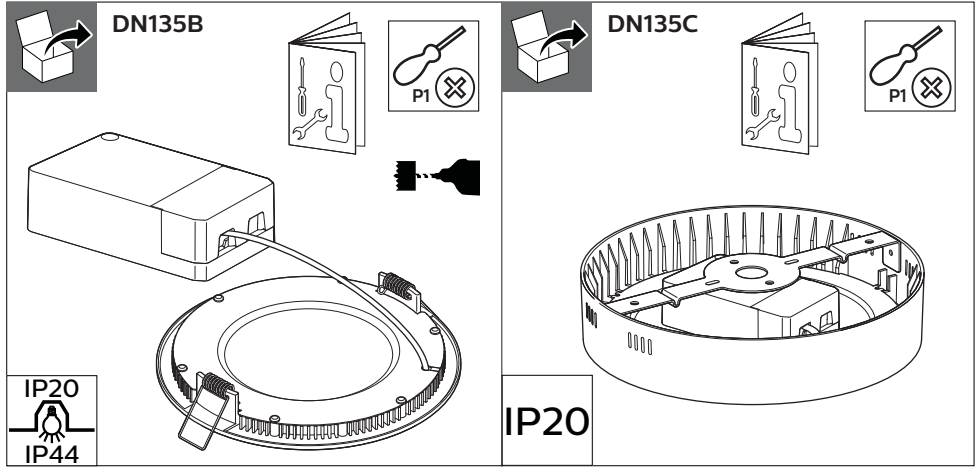

## CoreLine SlimDownlight

DN135

	System lumen(lm)	CCT(K)	Driver	P (W)	Ø mm	kg
DN135B LED6S	650		PSR-E	9.0	68-73	0.200
DN135B LED10S	1000		PSU	13.5	150-155	0.300
DN135B LED20S	2000	3000/4000	PSU	27.6	200-205	0.600
DN135C LED10S	1000		PSU	13.5	-	0.525
DN135C LED20S	2000		PSU	27.6	-	0.850