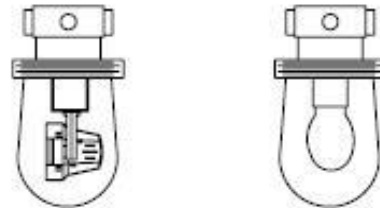

## CD SERIES - Hazardous Location Fixtures / Emergency Lighting Fixtures Assembly Details

CDSW1 - 6V 12W LAMP  
CDSW2 - 12V12W LAMP

CDSW3 - 120 VAC 200W MAX.  
LAMP NOT SUPPLIED

CDEM1 - 6V 12W LAMP  
CDEM2 - 12V12W LAMP