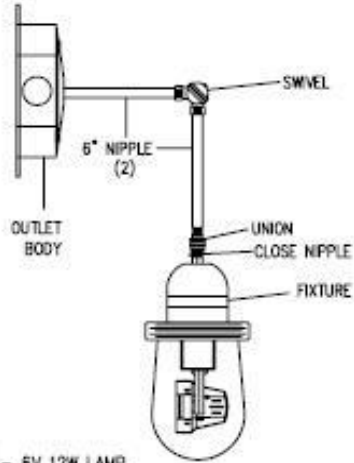

## CD SERIES - Hazardous Location Fixtures / Emergency Lighting Fixtures Assembly Details

CDSW1 - 6V 12W LAMP  
CDSW2 - 12V12W LAMP

CDSW3 - 120 VAC 200W MAX.  
LAMP NOT SUPPLIED

CDEM1 - 6V 12W LAMP  
CDEM2 - 12V12W LAMP