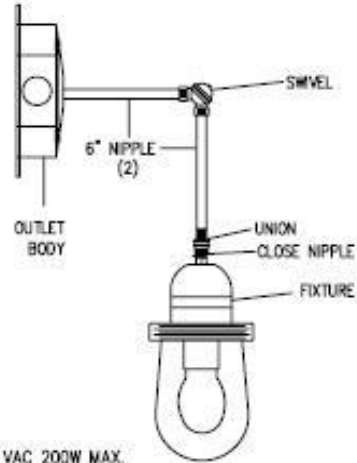

## CD SERIES - Hazardous Location Fixtures / Emergency Lighting Fixtures Assembly Details

CDSW1 - 6V 12W LAMP  
CDSW2 - 12V12W LAMP

CDSW3 - 120 VAC 200W MAX.  
LAMP NOT SUPPLIED

CDEM1 - 6V 12W LAMP  
CDEM2 - 12V12W LAMP