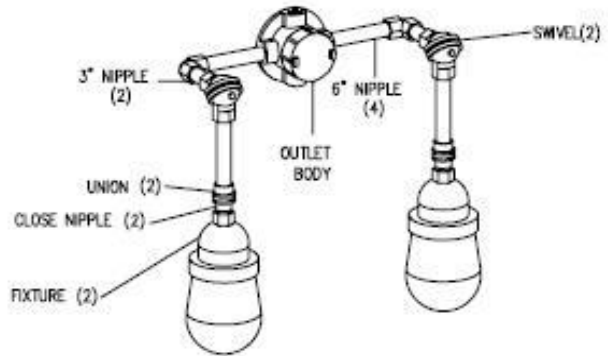

CDESC1 - 6V 12W LAMP
CDESC2 - 12V12W LAMP

CDSW3 - 120 VAC 200W MAX.
LAMP NOT SUPPLIED