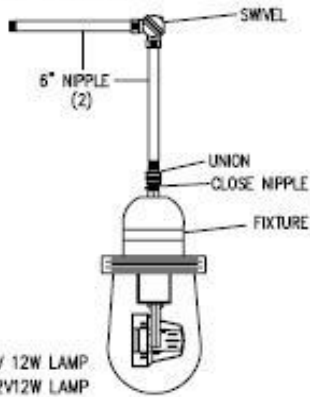

## CD SERIES - Hazardous Location Fixtures / Emergency Lighting Fixtures Assembly Details

CDSW1 - 6V 12W LAMP  
CDSW2 - 12V12W LAMP

CDSW3 - 120 VAC 200W MAX.  
LAMP NOT SUPPLIED

CDEM1 - 6V 12W LAMP  
CDEM2 - 12V12W LAMP