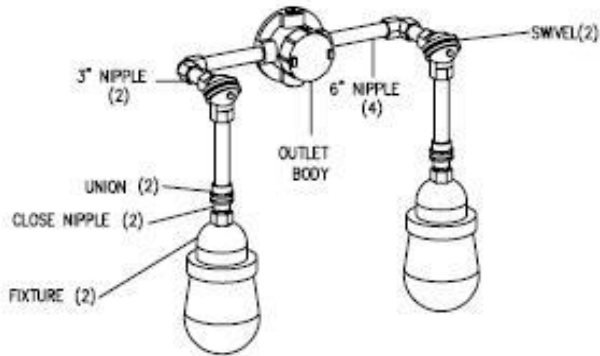

CDWD1 - 6V 12W LAMP
CDWD2 - 12V12W LAMP