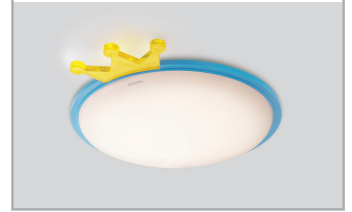

PHILIPS
Ceiling light
62236 40K LED KIDS
CEILING BL
blue
LED

62236/35/C3

Quality lighting for a cozy home

Build a kingdom on your ceiling with a pink Philips Princess LED and a blue Philips Prince LED synthetic ceiling light. Experience the royalty treatment underneath its uniform illumination and dim night light.

Premium materials

Specifications

Design and finishing

- Color: blue
- Material: synthetics

Miscellaneous

- Especially designed for: Kids room
- Style: Expressive
- Type: Ceiling light
- EyeComfort: No

Product dimensions & weight

- Height: 9.5 cm
- Length: 42.8 cm
- Net weight: 0.960 kg
- Width: 36.8 cm

Service

- Warranty: 1 year(s)

Technical specifications

- Total lumen output fixture: 1400 lm
- Mains power: Range 220 V - 240 V, 50-60 Hz
- Fixture dimmable: No
- LED: Yes
- Built in LED: Yes
- Number of bulbs: 1
- Wattage bulb included: 22 W
- Maximum wattage replacement bulb: 22 W
- IP code: IP20, protection against objects bigger than 12.5 mm, no protection against water
- Class of protection: I - earthed