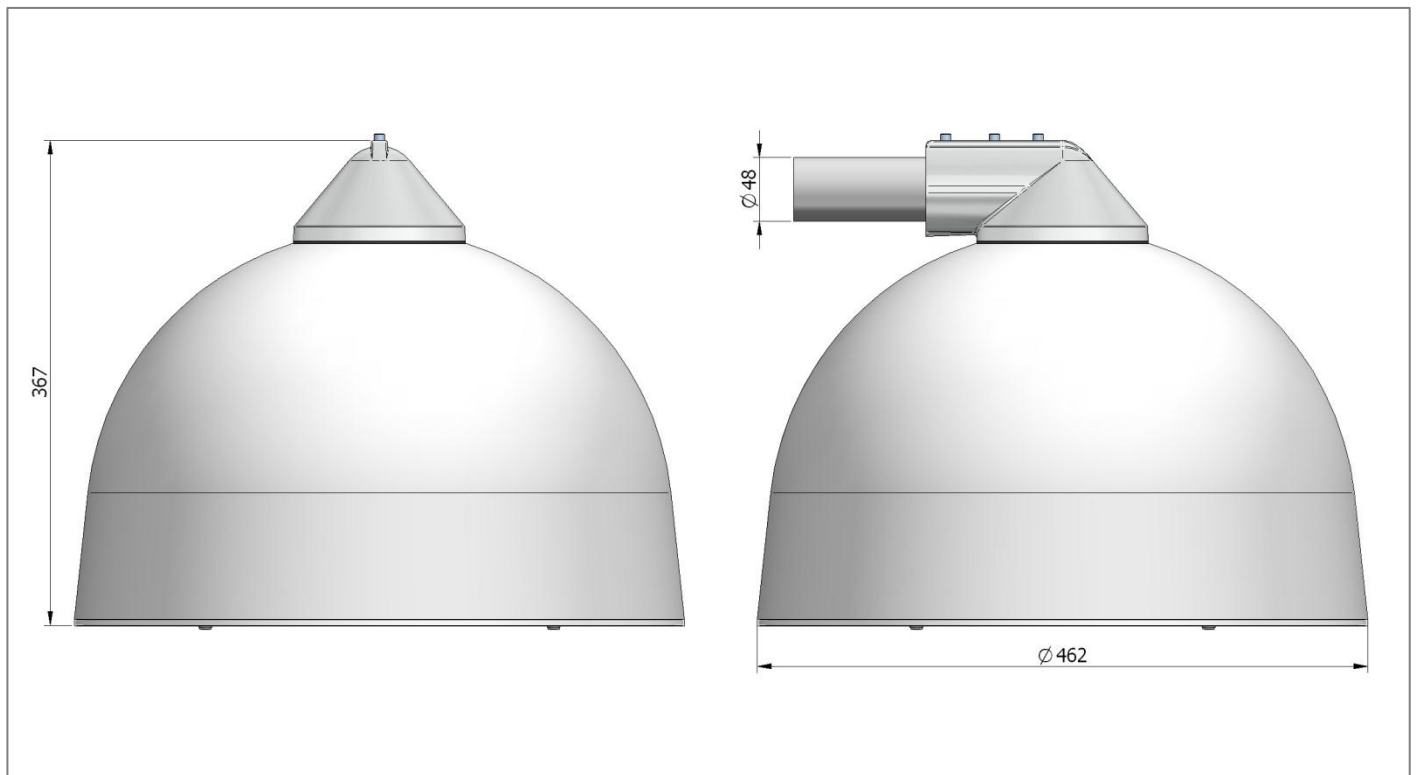

BRS441

440812000612

05/2013

Philips Lighting

Frederikskaj 6

2450 København SV

Danmark

Telefon: +45 33 29 33 33

Telefax: +45 33 29 39 31

PHILIPS