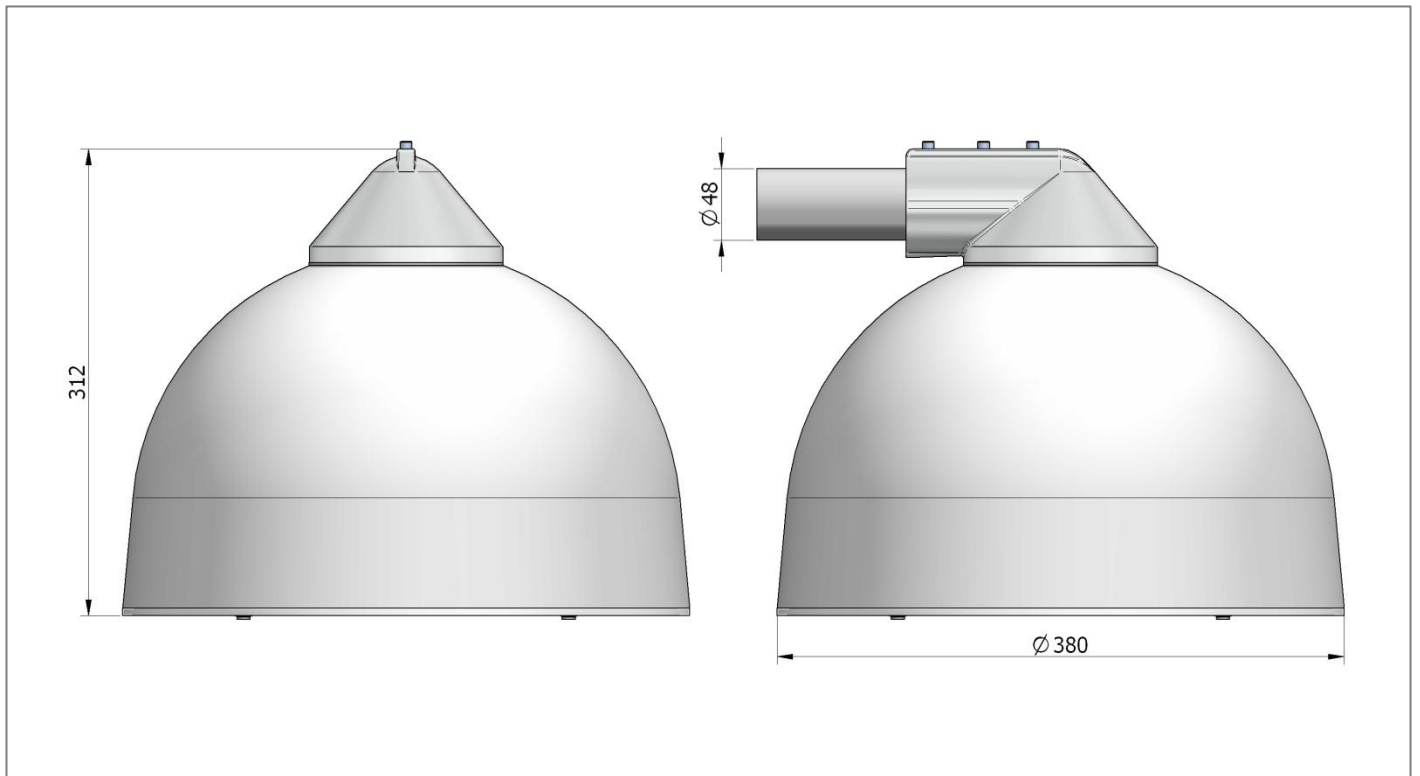

BRS443

440812000612

05/2013

Philips Lighting

Frederikskaj 6

2450 København SV

Danmark

Telefon: +45 33 29 33 33

Telefax: +45 33 29 39 31

PHILIPS