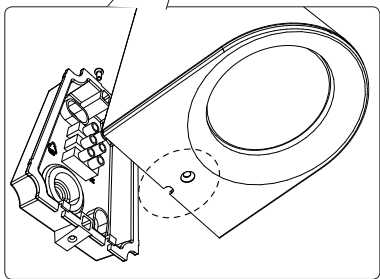

Incl.

6

Philips Lighting Contact Centre
Int. Business Reply Service
I.B.R.S. / C.C.R.I. Numéro 10461
5600 VB Eindhoven
Pays-Bas / The Netherlands

www.philips.com/homelighting
☎ +800 7445 4775

4404.016.93621
Last update: 28/06/13