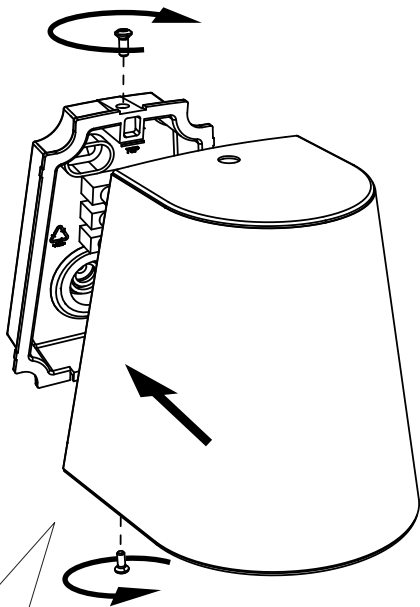

Incl.

6

Philips Lighting Contact Centre
Int. Business Reply Service
I.B.R.S. / C.C.R.I. Numéro 10461
5600 VB Eindhoven
Pays-Bas / The Netherlands

www.philips.com/homelighting
☎ +800 7445 4775

4404.016.93621
Last update: 28/06/13