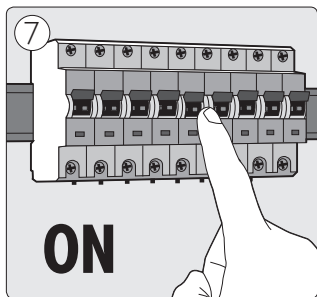

Incl.

6

Philips Lighting Contact Centre
Int. Business Reply Service
I.B.R.S. / C.C.R.I. Numéro 10461
5600 VB Eindhoven
Pays-Bas / The Netherlands

www.philips.com/homelighting
☎ +800 7445 4775

4404.016.93621
Last update: 28/06/13