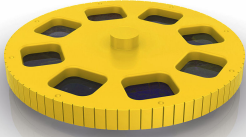

PHILIPS

2-in-1 Projector and
night light

CARS

red

LED

71769/32/66

Switch on imagination

This Philips and Disney Cars night light and image projector will amaze your son with magical story telling. Turn 1 of the film wheels to project colorful fun scenes from Cars onto the ceiling or switch on the reassuring night light below.

Special characteristics

- Extra image wheels included
- Battery operated - 3 x AA batteries not included

Designed for your kids room

- For kids
- Creates a magical ambiance
- High quality LED light
- Warm white light

Highlights

Extra image wheels included

This Philips and Disney light comes with 3 wheels, each consisting of 8 different images to stimulate your child's imagination.

Battery operated - 3 x AA

This light works on 3 AA batteries. All batteries of this size will work. Do not mix different types of batteries; always use the same type. The batteries are not included in the box.