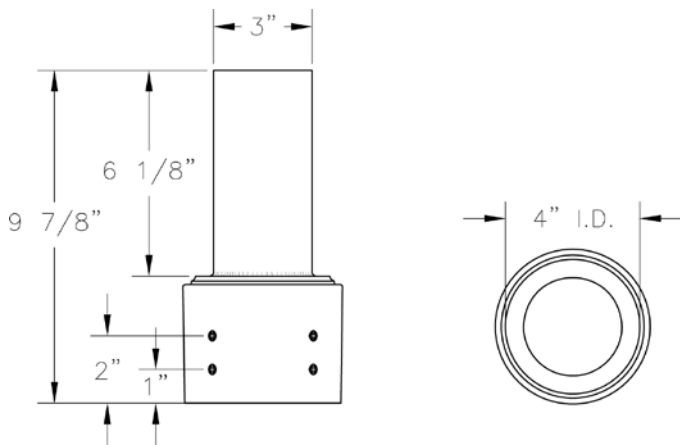

Project: _____

Location: _____

Cat.No: _____

Type: _____

Lamps: _____ Qty: _____

Notes: _____

Ordering Guide

Example: 21-EXT ABS

Product Code	21-EXT	Post Top Tenon
Finish	ABS	Antique Brass
	ACP	Antique Copper
	ARD	Antique Red
	ASI	Antique Silver
	BLK	Black
	BRN	Brown
	BRZ	Bronze
	FGN	Forest Green
	GRA	Granite
	IRN	Ironstone
	RBZ	Rustic Bronze
	SRT	Shadow Rust
	VBZ	Verde Bronze
	VCP	Verde Copper
	VGN	Verde
	VTC	Vintage Copper
	WBZ	Weathered Bronze
	WHT	White

Specifications

CONSTRUCTION:

Cast aluminum post fitter. 3" dia. x .125" Wall aluminum tubing 6 1/8" long. 3 Set screws supplied.

FINISH:

Resilient TGIC thermoset polyester powdercoat paint is electrostatically applied to every fixture. Specially formulated for Philips Outdoor Lighting, it provides UV protection, and the highest temperature rating in the industry. In addition to the standard color choices shown, a spectrum of custom colors is available.

Height:

9 7/8"

Width:

4 3/4"