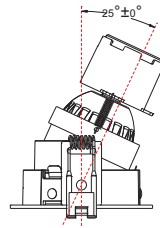

2 Supply Power Cable 建议电源线规格