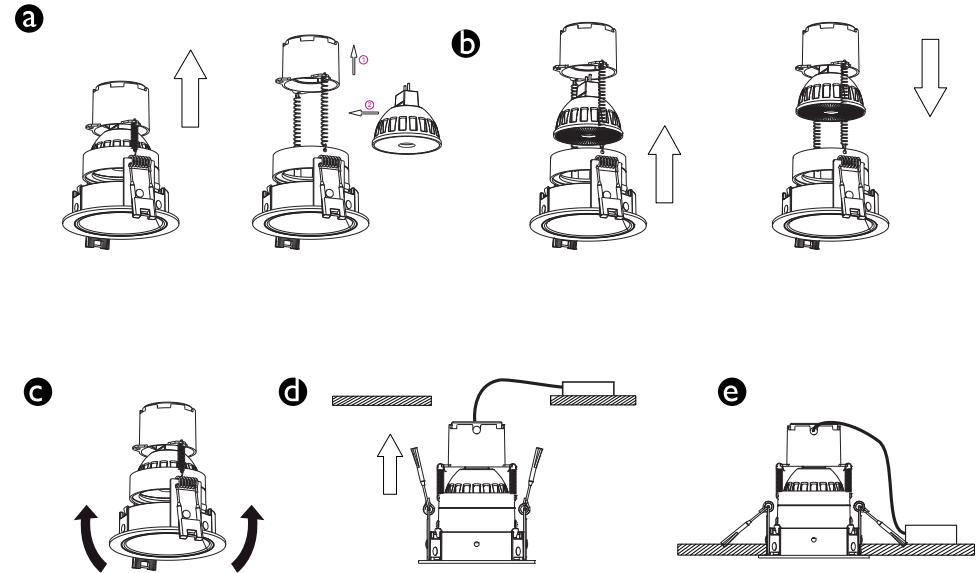

5 Mounting the luminaire 安装灯具