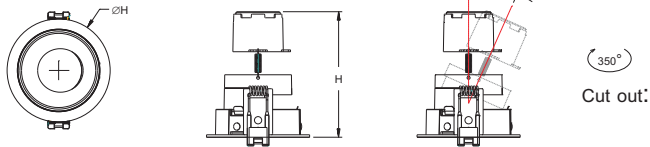

Dimension 灯具尺寸