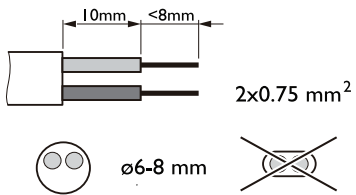

2 Supply Power Cable 建议电源线规格