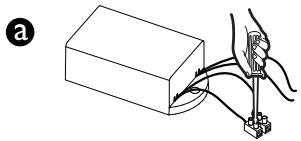

3 Wire connecting 接电源线