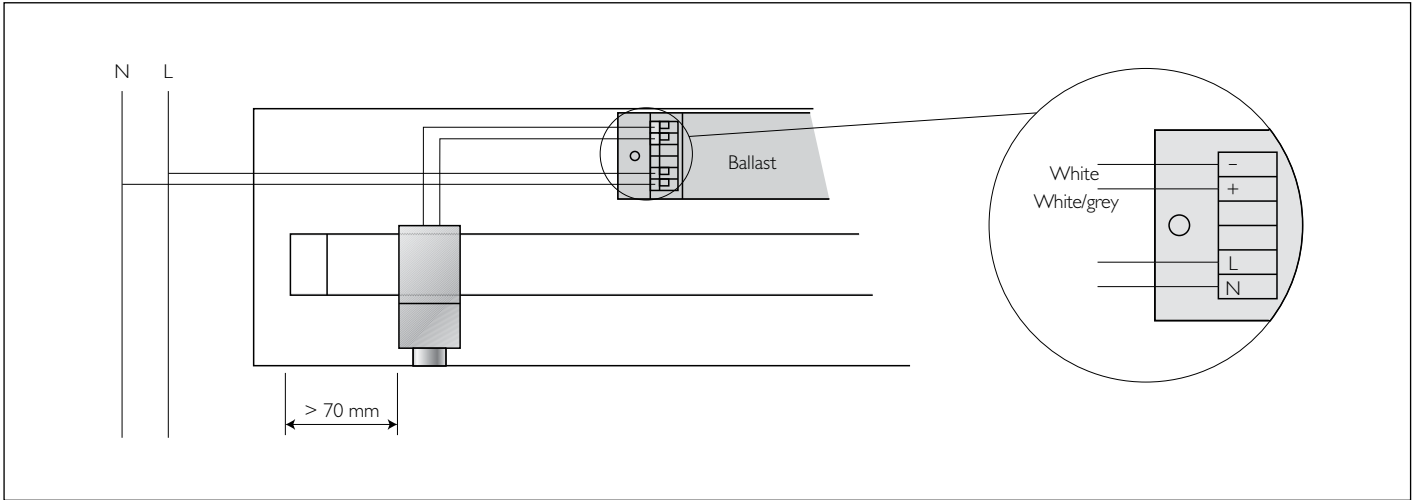

3222 636 45001

03/2012

Data subject to change

<http://www.lighting.philips.com>