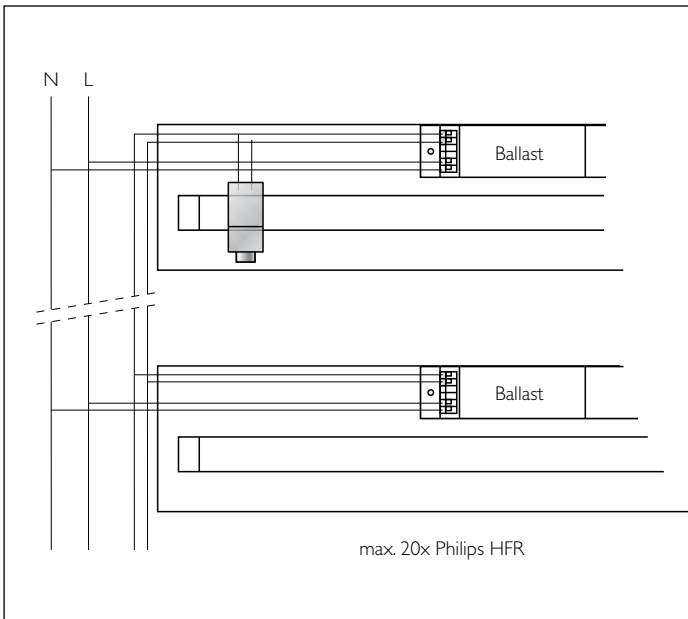

3222 636 45001

03/2012

Data subject to change

<http://www.lighting.philips.com>