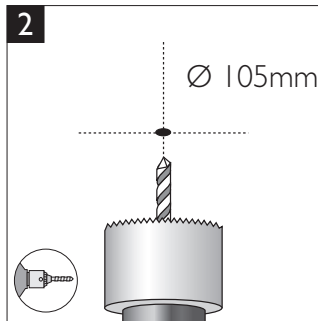

PHILIPS

4404.029.0536 I
Last update: 03/13/17

PHILIPS

PHILIPS LIGHTING (CHINA) INVESTMENT CO., LTD.
BUILDING NO. 9, LANE 888, TIANLIN ROAD,
MINHANG DISTRICT, SHANGHAI, CHINA, 200233
飞利浦照明（中国）投资有限公司
中国上海市闵行区田林路888弄9号楼，邮编：200233