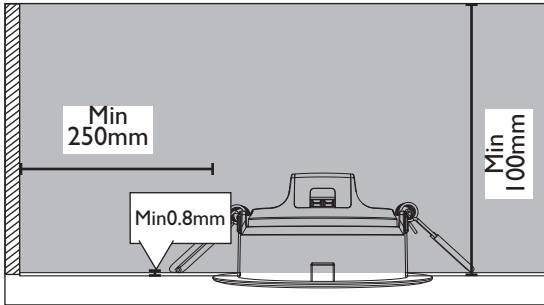

PHILIPS

4404.029.0536 I
Last update: 03/13/17

PHILIPS

PHILIPS LIGHTING (CHINA) INVESTMENT CO., LTD.
BUILDING NO. 9, LANE 888, TIANLIN ROAD,
MINHANG DISTRICT, SHANGHAI, CHINA, 200233
飞利浦照明（中国）投资有限公司
中国上海市闵行区田林路888弄9号楼，邮编：200233