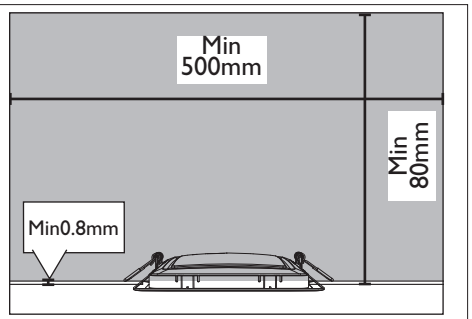

PHILIPS

4404.029.0668 I
Last update: 10/19/16

PHILIPS

PHILIPS LIGHTING (CHINA) INVESTMENT CO., LTD.
BUILDING NO. 9, LANE 888, TIANLIN ROAD,
MINHANG DISTRICT, SHANGHAI, CHINA, 200233
飞利浦照明（中国）投资有限公司
中国上海市闵行区田林路888弄9号楼，邮编：200233