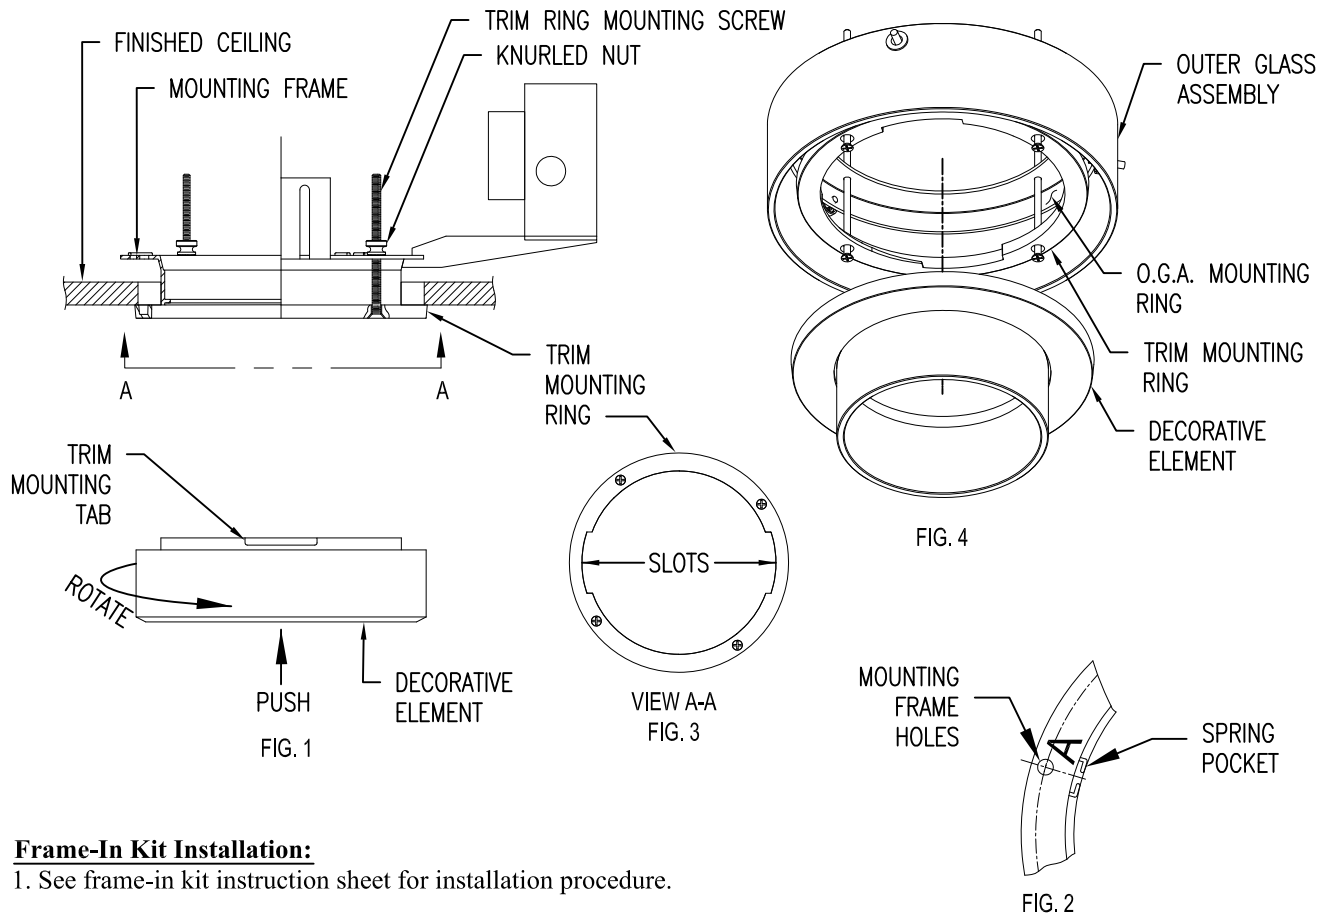

Read and understand these instructions before installing luminaire

This luminaire is intended for installation in accordance with the National Electrical Code and local regulations. To assure full compliance with local codes and regulations, check with your local electrical inspector before installation. To prevent electrical shock, turn off electricity at fuse box before proceeding.

Frame-In Kit Installation:

1. See frame-in kit instruction sheet for installation procedure.

Installation Instructions For Decorative Attachment:

1. Insert TRIM RING MOUNTING SCREWS (4X) into TRIM MOUNTING RING and up into MOUNTING FRAME HOLES (FIG. 1). MOUNTING FRAME HOLES are located on centerline of SPRING POCKETS and are marked with a letter "A" (Fig 2). To attach OUTER GLASS ASSEMBLY (O.G.A.), after inserting TRIM RING MOUNTING SCREWS into TRIM MOUNTING RING slide the TRIM RING MOUNTING SCREWS through holes in top of O.G.A. MOUNTING RING then up into MOUNTING FRAME HOLES as instructed above.

2. Secure TRIM RING MOUNTING SCREWS with KNURLED NUTS. Reach through MOUNTING FRAME aperture opening and place KNURLED NUTS onto TRIM RING MOUNTING SCREWS. Tighten down KNURLED NUTS until TRIM MOUNTING RING is tight to FINISHED CEILING.

3. Discarding the white plastic trim ring. Insert the trim section into the frame-in kit. See trim section instruction sheet for installation procedure.

4. Lamp the fixture. Install recommended lamp.

5. Align TRIM MOUNTING TABS on top of DECORATIVE ELEMENT with SLOTS in TRIM MOUNTING RING. Push DECORATIVE ELEMENT up until DECORATIVE ELEMENT bottoms out on TRIM MOUNTING RING. Rotate DECORATIVE ELEMENT clockwise until it clicks into place.