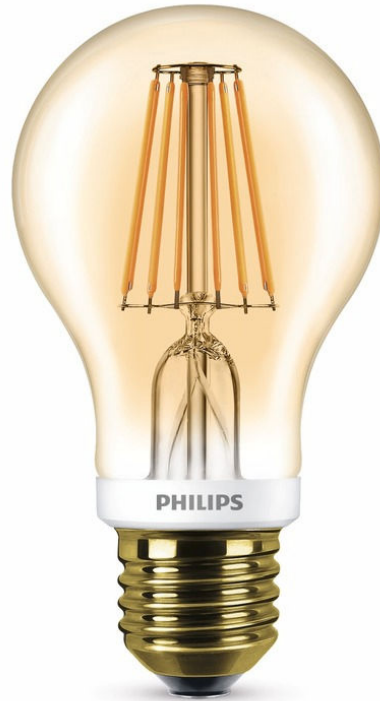

PHILIPS

Bulb (Dimmable)

LED

7.5W (60W)

E27

Flame

Dimmable

8718696574836

Designed to be seen

Familiar shapes you know and love. They use around 80% less energy than traditional light bulbs thanks to the latest LED energy-saving technology and last ten times longer

Save on energy

Saves up to 80% energy

Save up to 80% energy compared to your standard bulb. It pays for itself and saves you money year after year.

So reduce your energy bill and start saving Now.

2000 K [LED]

Light can have different color temperatures, indicated in units called Kelvin (K). Bulbs with a low Kelvin value produce a warm, more cozy light, while those with a higher Kelvin value produce a cool, more energizing light.

Omni-directional light

This innovative lens delivers omni-directional light distribution, preventing the shadow that normally appears at the beam spread edge. The result? Natural, warm white light all around.