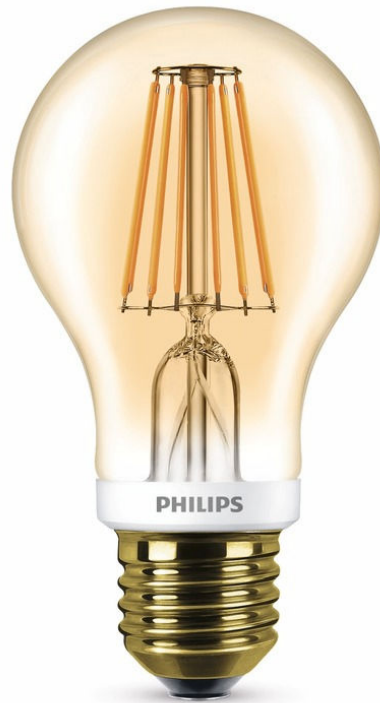

PHILIPS

Bulb (Dimmable)

LED

7.5W (60W)

E27

Flame

Dimmable

8718696574836

Designed to be seen

Familiar shapes you know and love. They use around 80% less energy than traditional light bulbs thanks to the latest LED energy-saving technology and last ten times longer

Save on energy

Saves up to 80% energy

Save up to 80% energy compared to your standard bulb. It pays for itself and saves you money year after year.

So reduce your energy bill and start saving Now.

2000 K [LED]

Light can have different color temperatures, indicated in units called Kelvin (K). Bulbs with a low Kelvin value produce a warm, more cozy light, while those with a higher Kelvin value produce a cool, more energizing light.

Omni-directional light

This innovative lens delivers omni-directional light distribution, preventing the shadow that normally appears at the beam spread edge. The result? Natural, warm white light all around.