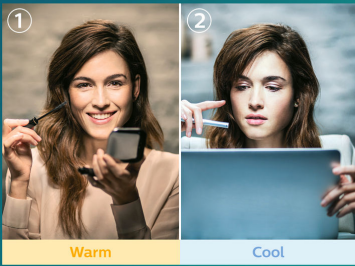

PHILIPS

Bulb

LED

8 W (60 W)

E27

Cool White/ Warm White

One bulb
two light colors

8718696598375