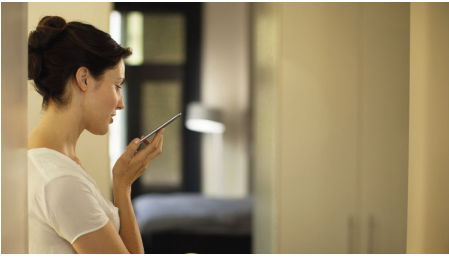

Control with your voice

When connected to the Hue Bridge, you can pair your lights with Alexa, Apple HomeKit, and the Google Assistant and control your lights using just your voice. Simple voice commands let you turn your lights on and off, dim or brighten your lights, and even set a light scene.

Specifications

Lamp dimensions

- Dimensions (WxHxD): 50x58x50

Environmental

- Operational humidity: 5% <H<95% (non-condensing)
- Operational temperature: -20°C to 40°C

Guarantee

- 2 years: Yes

Power consumption

- Energy efficiency label (EEL): A

Service

- Warranty: 2 year(s)

Technical specifications

- Weight: 51
- Bulb technology: LED

The bulb

- Colour temperature: 2000K-6500K +16 million colors
- Energy efficiency label: A
- Fitting: E14
- Form factor: B39
- Height: 39 mm
- Input voltage: 220V-240V
- Lifetime: 25,000 h
- Light output: 16 million colours
- Lumen output: 470 lm @ 4,000 K
- Max. operation power: 6.5 W
- Max. standby power: 0.5 W
- Number of switching cycles: 50,000
- Power factor: >0.5
- Rated lifetime: 25,000 h
- Software upgradable: when connected to Hue bridge
- Start up: Instant 100% light output
- Wattage: 6.5 W
- Wattage equivalent: 40 W
- Width: 117 mm
- Communication protocol: Zigbee
- Software upgradable: When connected to Hue Bridge

What's in the box

- Bridge: No
- Ethernet network cable: No
- Hue bulbs: 2
- Hue dimmer switch: No
- Hue Tap switch: No
- Power adapter: No

What's supported

- HomeKit compatible: Yes
- IOS: 7 or later
- Philips Hue App: Android 7.0 and later
- Voice assistants: Amazon Alexa