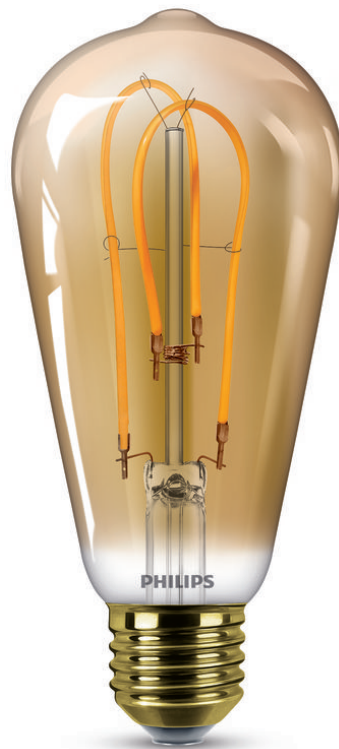

# PHILIPS

Globo

LED

5 W (25 W)

E27

Llama

No regulable

8718696743058