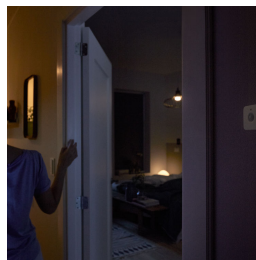

Easy control

- Requires a Philips Hue bridge
- Place it where it matters
- Turn your Hue lights on and off automatically
- Day and night setting
- Integrated daylight sensor

Highlights

Requires a Philips Hue bridge

This product requires a connection to the Philips Hue bridge

Place it anywhere

No cables, so you can place it anywhere in your home. The motion sensor is battery powered, so it is completely wireless and easy to install anywhere in your home. Set-up is done in a matter of minutes. Simply put it on a shelf, side table, or mount it to a wall or ceiling using the included screw. You can even attach it to metal surfaces such as your fridge, with the included magnet. You can easily adjust the detection angle by adjusting the sensor in the right direction

On and off automatically

Triggers your Philips Hue lights when motion is detected. Connect the Philips Hue motion sensor to your Philips Hue bridge via the Philips Hue app, and it will automatically turn on your Philips Hue lights when you enter a room. Perfect for your hallway, bathroom, basement or garage. You can choose in the app which scene or light setting should be triggered when motion is detected. The lights will turn off automatically, when motion is no longer detected

Day and night setting

Automatically turns on a gentle night light. It's possible to set different light settings for day and night. During the day, the sensor can trigger crisp white light to help you see better. At night, it can turn on a gentle night light when you, your partner or child gets out of bed. Just enough to help you navigate in the dark, without waking up the rest of the family