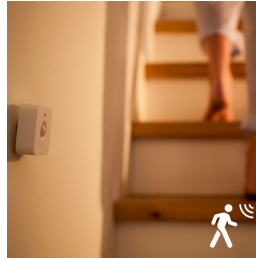

Automatically switches lights

Control your lights automatically by adding a Philips Hue motion sensor to your Philips Hue system. You can place the sensor anywhere in your home as it is battery powered and completely wireless. Simply walk by to trigger your lights.

Easy control

- Requires a Philips Hue bridge
- Place it where it matters
- Turn your Hue lights on and off automatically
- Day and night setting
- Integrated daylight sensor

Highlights

Requires a Philips Hue bridge

This product requires a connection to the Philips Hue bridge

Place it anywhere

No cables, so you can place it anywhere in your home. The motion sensor is battery powered, so it is completely wireless and easy to install anywhere in your home. Set-up is done in a matter of minutes. Simply put it on a shelf, side table, or mount it to a wall or ceiling using the included screw. You can even attach it to metal surfaces such as your fridge, with the included magnet. You can easily adjust the detection angle by adjusting the sensor in the right direction

On and off automatically

Triggers your Philips Hue lights when motion is detected. Connect the Philips Hue motion sensor to your Philips Hue bridge via the Philips Hue app, and it will automatically turn on your Philips Hue lights when you enter a room. Perfect for your hallway, bathroom, basement or garage. You can choose in the app which scene or light setting should be triggered when motion is detected. The lights will turn off automatically, when motion is no longer detected