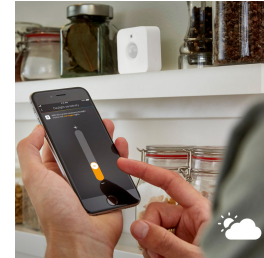

Integrated daylight sensor

Only turns on the lights when needed. Thanks to an integrated daylight sensor, your lights only turn on when needed. You can easily change the light sensitivity in the Philips Hue app, so the sensor only triggers when you need that bit of extra light. When no more motion is detected, the lights dim down before they automatically switch off after a selected time. The motion sensor also helps you to save energy by automatically turning off lights in areas that aren't being used