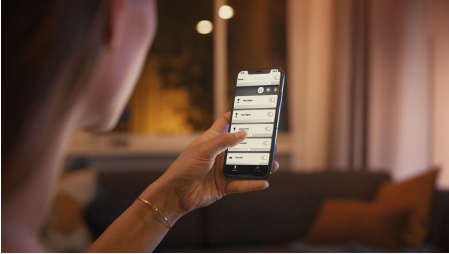

Easy Smart Lighting

Bring smart light anywhere in your home with two E27 smart LED bulbs offering soft white light. Suitable for most light fixtures, these bulbs offer instant wireless dimming.

Easy smart lighting

- Control up to 10 lights with the Bluetooth app
- Control lights with your voice*
- Set the right mood with soft white light
- Unlock full suite of smart light features with Hue Bridge

Highlights

Control up to 10 lights with the Bluetooth app

With the Hue Bluetooth app, you can control your Hue smart lights in a single room of your home. Add up to 10 smart lights and control them all with just the touch of a button on your mobile device.

Control lights with your voice*