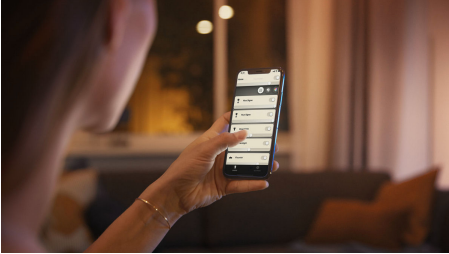

Easy smart lighting

Get comfortable, soft white light and instant dimming with this E27 smart LED bulb. Suitable for most standard light fixtures, this bulb lets you bring smart light anywhere in your home.

Easy smart lighting

- Control up to 10 lights with the Bluetooth app
- Control lights with your voice*
- Set the right mood with soft white light
- Unlock full suite of smart light features with Hue Bridge

Highlights

Control up to 10 lights with the Bluetooth app

With the Hue Bluetooth app, you can control your Hue smart lights in a single room of your home. Add up to 10 smart lights and control them all with just the touch of a button on your mobile device.