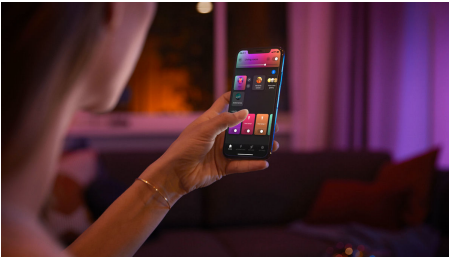

Easy smart lighting

Bring colour to your home with a spotlight bulb. With 16 million colours, this light can give your home a new personality. Control instantly via Bluetooth in one room or connect to a Hue Bridge to unlock the full suite of features.

Turn on your imagination

- Play with light and choose from 16 million colours

Easy smart lighting

- Control up to 10 lights with the Bluetooth app
- Control lights with your voice*
- Create a personalised experience with colourful smart light
- Set the right mood with warm to cool white light
- Get the perfect light recipes for your daily activities
- Unlock full suite of smart light features with Hue Bridge

Highlights

Paint with light

Play with light and choose from 16 million colours in the Hue app to match the light to your mood. Use a favourite photo and re-live that special moment with splashes of light. Save your favourite light settings and recall them whenever you want with the tap of a finger.

Control up to 10 lights with the Bluetooth app

With the Hue Bluetooth app, you can control your Hue smart lights in a single room of your home. Add up to 10 smart lights and control them all with just the touch of a button on your mobile device.