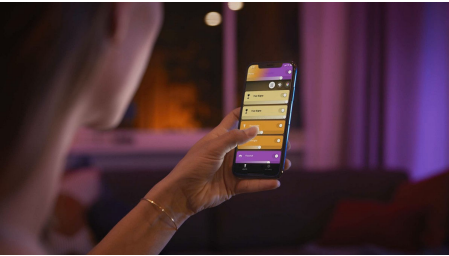

Control up to 10 lights with the Bluetooth app

With the Hue Bluetooth app, you can control your Hue smart lights in a single room of your home. Add up to 10 smart lights and control them all with just the touch of a button on your mobile device.