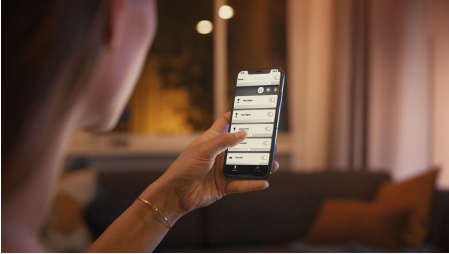

Easy smart lighting

Bring smart light to the spotlights in your home with this GU10 smart LED bulb, which casts soft white light and offers instant wireless dimming.

Easy smart lighting

- Control up to 10 lights with the Bluetooth app
- Control lights with your voice*
- Set the right mood with soft white light
- Unlock full suite of smart light features with Hue Bridge

Highlights

Control up to 10 lights with the Bluetooth app

With the Hue Bluetooth app, you can control your Hue smart lights in a single room of your home. Add up to 10 smart lights and control them all with just the touch of a button on your mobile device.

Control lights with your voice*

Philips Hue works with Amazon Alexa and the Google Assistant when paired with a compatible Google Nest or Amazon Echo device. Simple voice commands allow you to control multiple lights in a room, or just a single lamp.