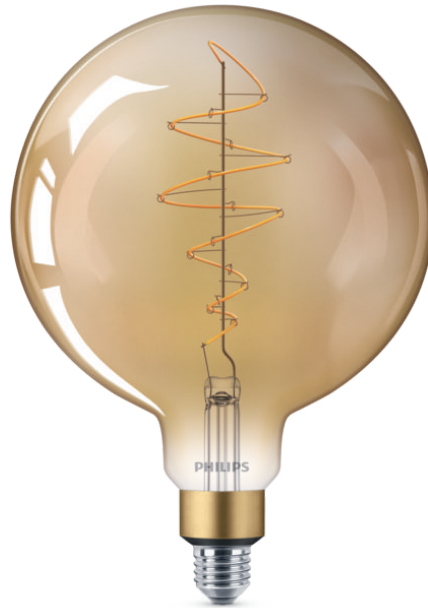

PHILIPS

Bulb (Dimmable)

LED

6.5W-25W

E27

Flame

Dimmable

8718699629502

Complete the vintage look

This Philips Vintage cord combines a fabric wire and metal socket with matt finishing to bring a retro vibe to your living space. Paired with a E27 LED bulb from the Philips Vintage range to complete the vintage look.

High quality material [Chord]

This beautiful fabric covered cord ensures your lamp hangs straight when installed. The matt satin finishing of the metal socket enhances the antique look of any bulb.

Adjustable cord length [Cord]

Specifications

Bulb characteristics

- Dimmable: Yes
- Intended use: Indoor
- Lamp shape: Accessory
- Socket: E27
- Technology: LED

Bulb dimensions

- Height: 28.6 cm
- Weight: 0.31 kg
- Width: 20 cm

Durability