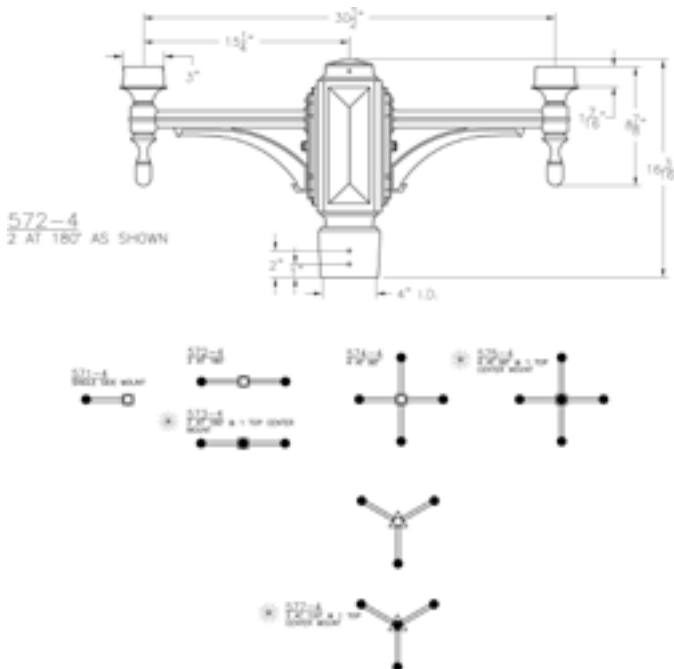

Project: _____

Location: _____

Cat.No: _____

Type: _____

Lamps: _____ Qty: _____

Notes: _____

Ordering Guide

Example: 571-4 thru 577-4 ABS

Product Code	571-4 thru 577-4	Post Top Bracket Arms
Finish	ABS	Antique Brass
	ACP	Antique Copper
	ARD	Antique Red
	ASI	Antique Silver
	BLK	Black
	BRN	Brown
	BRZ	Bronze
	FGN	Forest Green
	GRA	Granite
	IRN	Ironstone
	RBZ	Rustic Bronze
	SRT	Shadow Rust
	VBZ	Verde Bronze
	VCP	Verde Copper
	VGN	Verde
	VTC	Vintage Copper
	WBZ	Weathered Bronze
	WHT	White

Specifications

CONSTRUCTION:

Cast aluminum bracket arms, decorative scrolls with cast aluminum center hub with removable cast aluminum cap, welded construction. Cast aluminum splicing cups. Cast aluminum bottom knobs. When center mount is specified, 1 piece of 3" dia. x .125" Wall at 12" long aluminum tubing supplied instead of top cap. Tubing protrudes out of center hub 8".

MOUNTING:

Bracket arms fit over 4" dia. post. See specification sheet for other bracket options.