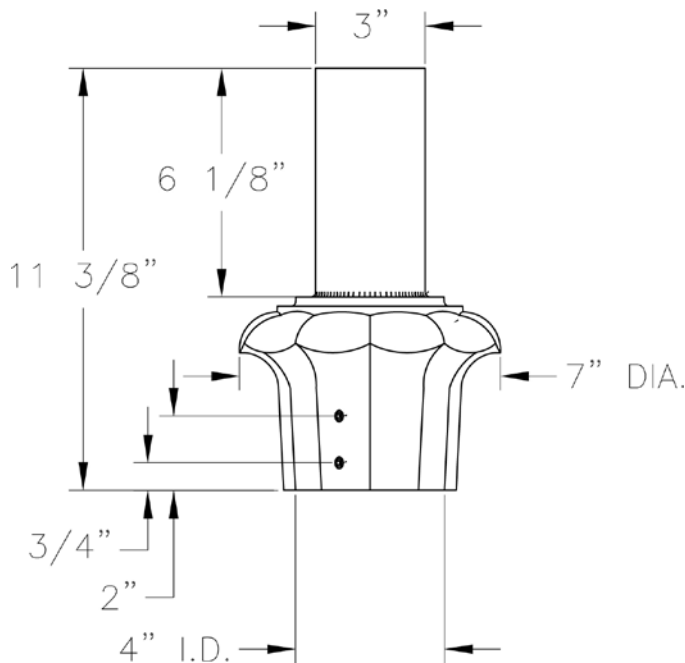

Project: _____

Location: _____

Cat.No: _____

Type: _____

Lamps: _____ Qty: _____

Notes: _____

Ordering Guide

Example: 20-EXT ABS

Product Code	20-EXT	Post Top Tenon
Finish	ABS	Antique Brass
	ACP	Antique Copper
	ARD	Antique Red
	ASI	Antique Silver
	BLK	Black
	BRN	Brown
	BRZ	Bronze
	FGN	Forest Green
	GRA	Granite
	IRN	Ironstone
	RBZ	Rustic Bronze
	SRT	Shadow Rust
	VBZ	Verde Bronze
	VCP	Verde Copper
	VGN	Verde
	VTC	Vintage Copper
	WBZ	Weathered Bronze
	WHT	White

Specifications

CONSTRUCTION:

Cast aluminum decorative fitter. Welded construction inside of outside tubing and fitter. 3" O.D. x .125" Wall tubing x 6 1/8" long. Set screws supplied. Tenon slips over Hanover Lantern 4" dia. x .125" Wall Fluted aluminum tubing (10 flutes.)

FINISH:

Resilient TGIC thermoset polyester powdercoat paint is electrostatically applied to every fixture. Specially formulated for Philips Outdoor Lighting, it provides UV protection, and the highest temperature rating in the industry. In addition to the standard color choices shown, a spectrum of custom colors is available.

Height:

11 3/8"

Width:

7"