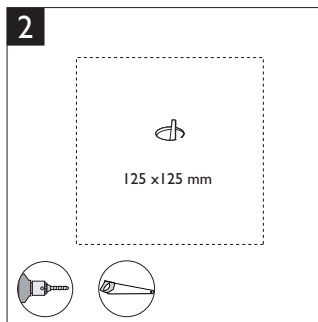

PHILIPS

4404.029.0669 I
Last update: 10/20/16

PHILIPS

PHILIPS LIGHTING (CHINA) INVESTMENT CO., LTD.
BUILDING NO. 9, LANE 888, TIANLIN ROAD,
MINHANG DISTRICT, SHANGHAI, CHINA, 200233
飞利浦照明（中国）投资有限公司
中国上海市闵行区田林路888弄9号楼，邮编：200233