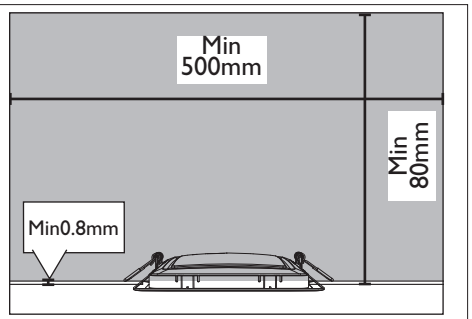

PHILIPS

4404.029.0669 I
Last update: 10/20/16

PHILIPS

PHILIPS LIGHTING (CHINA) INVESTMENT CO., LTD.
BUILDING NO. 9, LANE 888, TIANLIN ROAD,
MINHANG DISTRICT, SHANGHAI, CHINA, 200233
飞利浦照明（中国）投资有限公司
中国上海市闵行区田林路888弄9号楼，邮编：200233