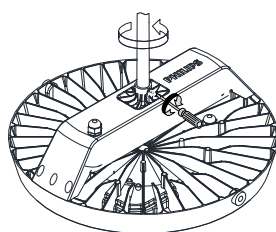

GreenPerform Highbay II 飞利浦LED高天棚灯

BY688P LED160 /BY689P LED100

Mounting instruction / 安装说明书

444170095041

产品名称 Description	色温 Color	配光 Optics	重量 Weight	系统功率 Wattage
BY688P LED160/CW PSU S-WB	CW	WB	7kg	160W
BY688P LED160/CW PSU S-NB		NB		
BY688P LED160/CW PSU S-HRO		HRO		
BY688P LED160/NW PSU S-WB	NW	WB		
BY688P LED160/NW PSU S-NB		NB		
BY688P LED160/NW PSU S-HRO		HRO		
BY689P LED100/CW PSU S-WB	CW	WB	5kg	100W
BY689P LED100/CW PSU S-NB		NB		
BY689P LED100/CW PSU S-HRO		HRO		
BY689P LED100/NW PSU S-WB	NW	WB		
BY689P LED100/NW PSU S-NB		NB		
BY689P LED100/NW PSU S-HRO		HRO		

安装附件/Mounting accessories

- 挂钩组件/Mounting hook
a. Hook
- 支架组件/Mounting bracket
a. BY618Z MB
b. BY619Z MB

Dimensions 尺寸

Type 型号	Dimension 尺寸(mm)		
	D	W	H
BY688P	Φ457	466	158
BY689P	Φ366	374	153

1 Installation 安装应用

Hook mounting/吊装

Pipe mounting/杆装

Pipe dim.
铁管尺寸

Bracket mounting/支架安装

Mounting hole
安装孔位

2 Connect entry cable 连接电源线

Please use IP65 or above waterproof terminal block, it is not provided by Philips.
请使用IP65以上的接线盒(接线端子尺寸不小于10x20x25mm),飞利浦不提供接线盒。

Cable:
60227IEC53 3x1.0~1.5mm²
60245IEC57 3x1.0~1.5mm²

外部3芯线定义如下:
棕Brown - L
黄绿YellowGreen - G
蓝Blue - N

- The luminaire shall be installed or maintained By a qualified electrician and wired in accordance with the latest IEE electrical regulations or the national requirements.
灯具应由有资格的电工安装或维修, 接线要符合IEE 电气标准或国家标准。
- The luminaire shall, under no circumstance, be covered with insulation matting or similar material.
灯具不适合被隔热或类似材料覆盖。
- The cable of the luminaire should use "Y" type connection. It should be maintained by professional electrician.
灯具电源线使用Y型连接, 电源线损坏需专业人士更换。
- For metal structures, make sure adequate insulation is used for the mounting.
金属结构必须做好绝缘安装。