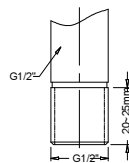

安装附件/Mounting accessories

- 挂钩组件/Mounting hook
a. Hook
- 支架组件/Mounting bracket
a. BY618Z MB
b. BY619Z MB

Dimensions 尺寸

Type 型号	Dimension 尺寸(mm)		
	D	W	H
BY688P	Φ457	466	158
BY689P	Φ366	374	153

1 Installation 安装应用

Hook mounting/吊装

Pipe mounting/杆装

Pipe dim.
铁管尺寸

Bracket mounting/支架安装

Mounting hole
安装孔位

2 Connect entry cable 连接电源线

Please use IP65 or above waterproof terminal block, it is not provided by Philips.
请使用IP65以上的接线盒(接线端子尺寸不小于10x20x25mm),飞利浦不提供接线盒。

Cable:
60227IEC53 3x1.0~1.5mm²
60245IEC57 3x1.0~1.5mm²

外部3芯线定义如下:
棕Brown - L
黄绿YellowGreen - G
蓝Blue - N

- The luminaire shall be installed or maintained By a qualified electrician and wired in accordance with the latest IEE electrical regulations or the national requirements.
灯具应由有资格的电工安装或维修, 接线要符合IEE 电气标准或国家标准。
- The luminaire shall, under no circumstance, be covered with insulation matting or similar material.
灯具不适合被隔热或类似材料覆盖。
- The cable of the luminaire should use "Y" type connection. It should be maintained by professional electrician.
灯具电源线使用Y型连接, 电源线损坏需专业人士更换。
- For metal structures, make sure adequate insulation is used for the mounting.
金属结构必须做好绝缘安装。