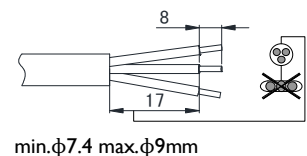

安装附件/Mounting accessories

- 挂钩组件/Mounting hook
a. Hook
- 支架组件/Mounting bracket
a. BY618Z MB
b. BY619Z MB

Dimensions 尺寸

Type 型号	Dimension 尺寸(mm)		
	D	W	H
BY688P	Φ457	466	158
BY689P	Φ366	374	153

1 Installation 安装应用

Hook mounting/吊装

Pipe mounting/杆装

Pipe dim.
铁管尺寸

Bracket mounting/支架安装

Mounting hole
安装孔位

2 Connect entry cable 连接电源线

Please use IP65 or above waterproof terminal block, it is not provided by Philips.
请使用IP65以上的接线盒(接线端子尺寸不小于10x20x25mm),飞利浦不提供接线盒。

Cable:
60227IEC53 3x1.0~1.5mm²
60245IEC57 3x1.0~1.5mm²

外部3芯线定义如下:
棕Brown - L
黄绿YellowGreen - G
蓝Blue - N

- The luminaire shall be installed or maintained By a qualified electrician and wired in accordance with the latest IEE electrical regulations or the national requirements.
灯具应由有资格的电工安装或维修, 接线要符合IEE 电气标准或国家标准。
- The luminaire shall, under no circumstance, be covered with insulation matting or similar material.
灯具不适合被隔热或类似材料覆盖。
- The cable of the luminaire should use "Y" type connection. It should be maintained by professional electrician.
灯具电源线使用Y型连接, 电源线损坏需专业人士更换。
- For metal structures, make sure adequate insulation is used for the mounting.
金属结构必须做好绝缘安装。