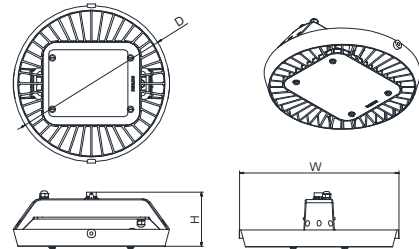

GreenPerform Highbay II 飞利浦LED高天棚灯

BY688P LED160 /BY689P LED100

Mounting instruction / 安装说明书

444170095041

产品名称 Description	色温 Color	配光 Optics	重量 Weight	系统功率 Wattage
BY688P LED160/CW PSU S-WB	CW	WB	7kg	160W
BY688P LED160/CW PSU S-NB		NB		
BY688P LED160/CW PSU S-HRO		HRO		
BY688P LED160/NW PSU S-WB	NW	WB		
BY688P LED160/NW PSU S-NB		NB		
BY688P LED160/NW PSU S-HRO		HRO		
BY689P LED100/CW PSU S-WB	CW	WB	5kg	100W
BY689P LED100/CW PSU S-NB		NB		
BY689P LED100/CW PSU S-HRO		HRO		
BY689P LED100/NW PSU S-WB	NW	WB		
BY689P LED100/NW PSU S-NB		NB		
BY689P LED100/NW PSU S-HRO		HRO		

安装附件/Mounting accessories

- 挂钩组件/Mounting hook
a. Hook
- 支架组件/Mounting bracket
a. BY618Z MB
b. BY619Z MB

Dimensions 尺寸

Type 型号	Dimension 尺寸(mm)		
	D	W	H
BY688P	Φ457	466	158
BY689P	Φ366	374	153

1 Installation 安装应用

Hook mounting/吊装

Pipe mounting/杆装

Pipe dim.
铁管尺寸

Bracket mounting/支架安装

Mounting hole
安装孔位

2 Connect entry cable 连接电源线

Please use IP65 or above waterproof terminal block, it is not provided by Philips.
请使用IP65以上的接线盒(接线端子尺寸不小于10x20x25mm),飞利浦不提供接线盒。

Cable:
60227IEC53 3x1.0~1.5mm²
60245IEC57 3x1.0~1.5mm²

外部3芯线定义如下:
棕Brown - L
黄绿YellowGreen - G
蓝Blue - N

- The luminaire shall be installed or maintained By a qualified electrician and wired in accordance with the latest IEE electrical regulations or the national requirements.
灯具应由有资格的电工安装或维修, 接线要符合IEE 电气标准或国家标准。
- The luminaire shall, under no circumstance, be covered with insulation matting or similar material.
灯具不适合被隔热或类似材料覆盖。
- The cable of the luminaire should use "Y" type connection. It should be maintained by professional electrician.
灯具电源线使用Y型连接, 电源线损坏需专业人士更换。
- For metal structures, make sure adequate insulation is used for the mounting.
金属结构必须做好绝缘安装。