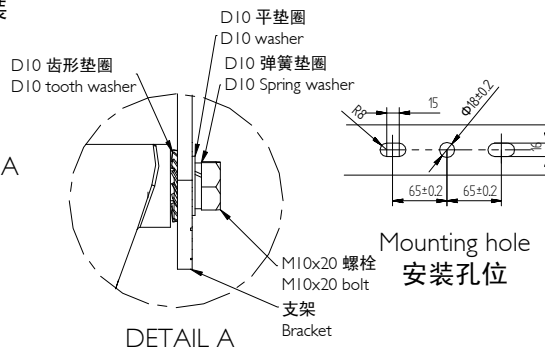

安装附件/Mounting accessories

- 挂钩组件/Mounting hook
a. Hook
- 支架组件/Mounting bracket
a. BY618Z MB
b. BY619Z MB

Dimensions 尺寸

Type 型号	Dimension 尺寸(mm)		
	D	W	H
BY688P	Φ457	466	158
BY689P	Φ366	374	153

1 Installation 安装应用

Hook mounting/吊装

Pipe mounting/杆装

Pipe dim.
铁管尺寸

Bracket mounting/支架安装

Mounting hole
安装孔位

2 Connect entry cable 连接电源线

Please use IP65 or above waterproof terminal block, it is not provided by Philips.
请使用IP65以上的接线盒(接线端子尺寸不小于10x20x25mm),飞利浦不提供接线盒。

Cable:
60227IEC53 3x1.0~1.5mm²
60245IEC57 3x1.0~1.5mm²

外部3芯线定义如下:
棕Brown - L
黄绿YellowGreen - G
蓝Blue - N

- The luminaire shall be installed or maintained By a qualified electrician and wired in accordance with the latest IEE electrical regulations or the national requirements.
灯具应由有资格的电工安装或维修, 接线要符合IEE 电气标准或国家标准。
- The luminaire shall, under no circumstance, be covered with insulation matting or similar material.
灯具不适合被隔热或类似材料覆盖。
- The cable of the luminaire should use "Y" type connection. It should be maintained by professional electrician.
灯具电源线使用Y型连接, 电源线损坏需专业人士更换。
- For metal structures, make sure adequate insulation is used for the mounting.
金属结构必须做好绝缘安装。