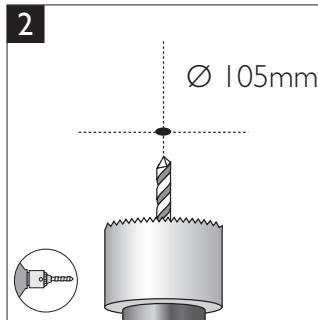

PHILIPS

4404.029.0536 I
Last update: 06/22/16

PHILIPS

PHILIPS LIGHTING (CHINA) INVESTMENT CO., LTD.
BUILDING NO. 9, LANE 888, TIANLIN ROAD,
MINHANG DISTRICT, SHANGHAI, CHINA, 200233
飞利浦照明（中国）投资有限公司
中国上海市闵行区田林路888弄9号楼，邮编：200233