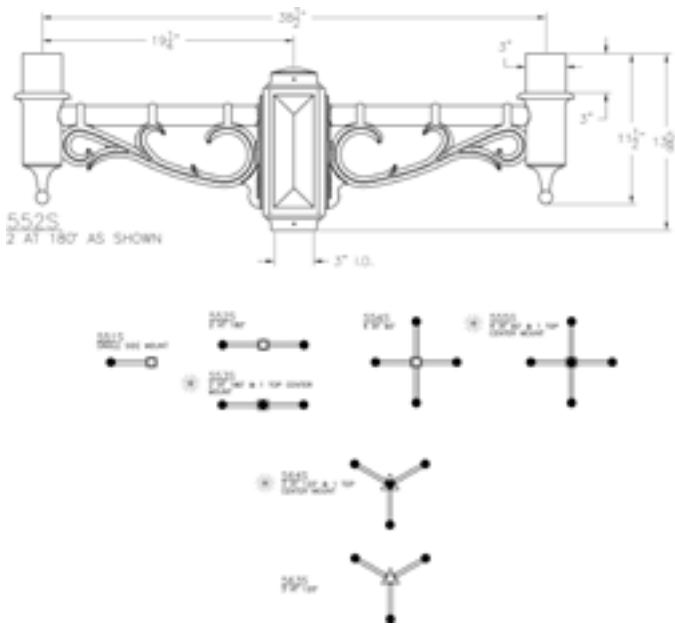

Project: _____

Location: _____

Cat.No: _____

Type: _____

Lamps: _____ Qty: _____

Notes: _____

Ordering Guide

Example: 551S thru 564S ABS

Product Code	551S thru 564S	Post Top Bracket Arms
Finish	ABS	Antique Brass
	ACP	Antique Copper
	ARD	Antique Red
	ASI	Antique Silver
	BLK	Black
	BRN	Brown
	BRZ	Bronze
	FGN	Forest Green
	GRA	Granite
	IRN	Ironstone
	RBZ	Rustic Bronze
	SRT	Shadow Rust
	VBZ	Verde Bronze
	VCP	Verde Copper
	VGN	Verde
	VTC	Vintage Copper
	WBZ	Weathered Bronze
	WHT	White

Specifications

CONSTRUCTION:

Cast aluminum bracket arms with decorative scrolls, cast aluminum bottom knobs, cast aluminum center hub with removable cast aluminum cap, welded construction. When center mount is specified, 1 piece of 3" dia. x .125" Wall at 12" long aluminum tubing supplied instead of top cap. Tubing protrudes out of center hub 8".

MOUNTING:

Bracket arms fit over 3" O.D. post or tenon. See specification sheet for other bracket options.