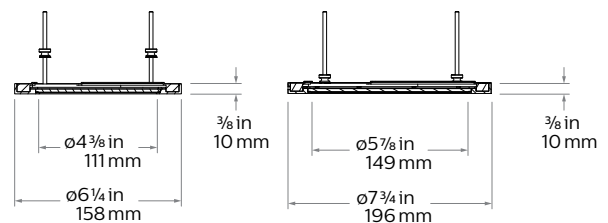

Vandal proof 4" & 6 accessory (VP)

Engine

example: C4L15835NZ10U

Series	Lumens	CRI	CCT	Beam	Dimming	Options
						U
C4L Calculite LED 4" aperture	05 500lm	8 80CRI 9 90CRI	27 2700K 30 3000K 35 3500K 40 4000K	N Narrow M Medium W Wide	Z10 0-10V 1% D Dali L Lutron EcoSystem	U Universal (120/277/347V)
	10 1000lm					
	15 1500lm					
C4L Calculite LED 4" aperture	20 2000lm	8 80CRI 9 90CRI	27 2700K 30 3000K 35 3500K 40 4000K	N Narrow M Medium W Wide	Z10 0-10V 1% D Dali L Lutron EcoSystem	U Universal (120/277/347V)
	25 2500lm					
	35 3500lm					
	48 4800lm					
	60 6000lm					

Trim

example: C4RDLCCF

Series	Aperture	Style	Finish	Flange
C4 Calculite LED 4" aperture	R Round	DL Downlight	CL Specular clear	F Flangeless
C6 Calculite LED 6" aperture		WW Open Wall Wash	CC Comfort clear	
		LW Lensed Wall Wash	CD Comfort clear diffuse	
		CW Corner Wall Wash	CZ Champagne bronze	
		DW Double Wall Was	BK Black (matte)	
			WH White (matte)	

Note: Prior to ordering, consult specification sheets on www.philips.com/luminaires for the most current information, notes, and exclusions.

© 2017 Philips Lighting Holding B.V. All rights reserved.
Philips reserves the right to make changes in specifications and/or to discontinue any product at any time without notice or obligation and will not be liable for any consequences resulting from the use of this publication.

Philips Lighting North America Corporation
200 Franklin Square Drive, Somerset, NJ 08873
Tel. 855-486-2216

Philips Lighting Canada Ltd.
281 Hillmount Rd, Markham, ON, Canada L6C 2S3
Tel. 800-668-9008