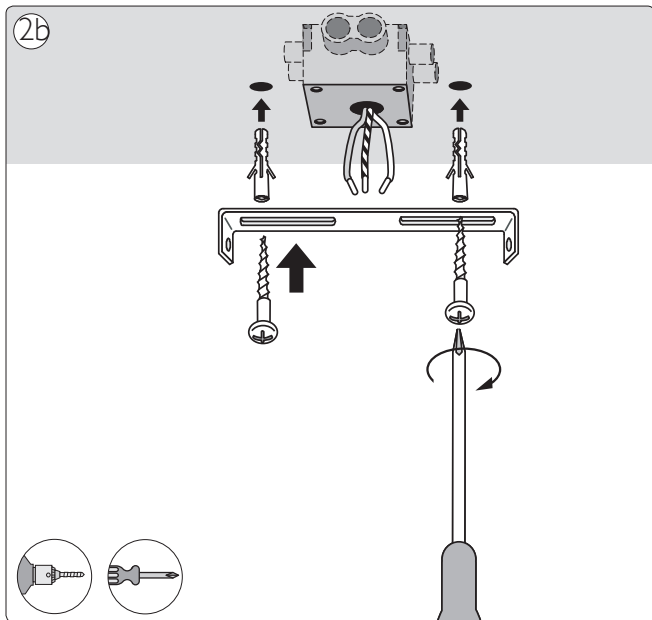

12 x Luxeon Rebel
Powered

Philips Lighting Contact Centre
Int. Business Reply Service
I.B.R.S. / C.C.R.I. Numéro 10461
5600 VB Eindhoven
Pays-Bas / The Netherlands

www.philips.com/homelighting
☎ +800 7445 4775