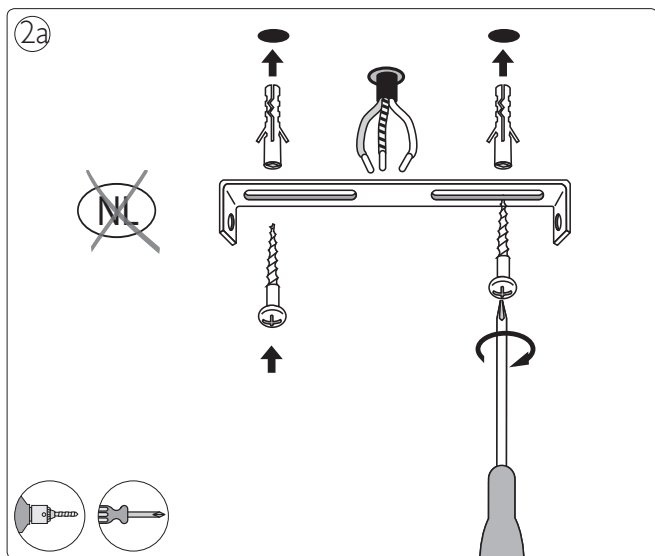

12 x Luxeon Rebel
Powered

Philips Lighting Contact Centre
Int. Business Reply Service
I.B.R.S. / C.C.R.I. Numéro 10461
5600 VB Eindhoven
Pays-Bas / The Netherlands

www.philips.com/homelighting
☎ +800 7445 4775