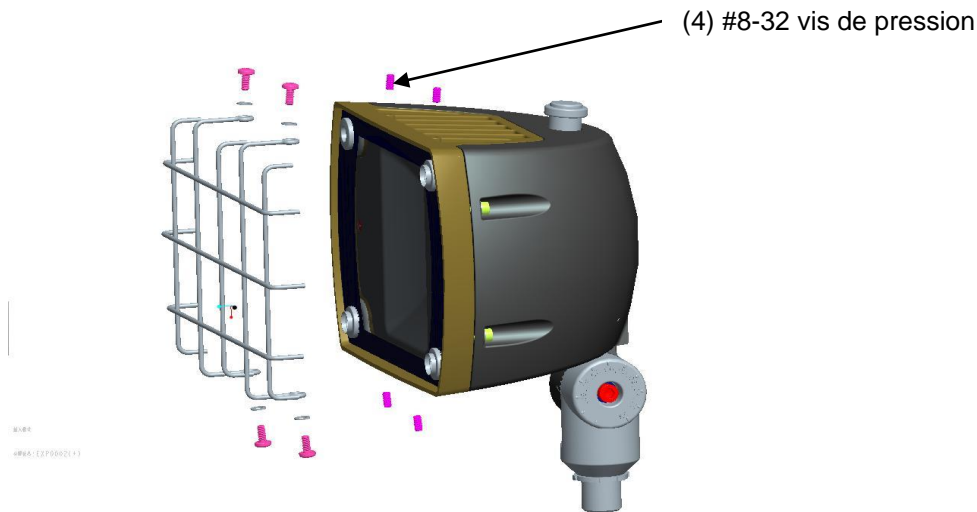

INSTALLATION | LPF1 "WIRE GUARD"

IMPORTANT

LIRE ATTENTIVEMENT AVANT D'INSTALLER L'APPAREIL. CONSERVER CES INSTRUCTIONS POUR RÉFÉRENCE ULTÉRIEURE

L'appareil doit être branché selon les normes électriques nationales et locales. Une mise à la terre adéquate est requise pour garantir la sécurité. CE PRODUIT DOIT ÊTRE INSTALLÉ SELON LES NORMES NATIONALES ET LOCALES APPLICABLES PAR UNE PERSONNE FAMILIÈRE AVEC LA CONSTRUCTION ET L'UTILISATION DU DIT PRODUIT ET DES RISQUES INHÉRENTS.

ATTENTION: Assurez-vous que l'appareil soit éteint avant l'installation et la maintenance.

INSTALLATION

1. Enlever les (4) vis de pression #8-32.
2. Le grillage s'installe à la porte avec 4 vis #8-32 en acier inoxydable tel qu'illustré. La quincaillerie est fournie avec le garde.

NETTOYAGE

Nettoyer la vitre avec une solution non abrasive pour le verre.

ATTENTION

Assurez-vous que l'appareil est froid au toucher. Ne pas nettoyer ou entretenir lorsque l'appareil est en fonction.

© 2016 Philips Lighting Holding B.V. All rights reserved.

www.philips.com/luminaires

Part Number 443561205820 Rev. D

Page 2 of 2

Philips Lighting North America
Corporation
200 Franklin Square Drive,
Somerset, NJ 08873, USA

Philips Lighting Canada Ltd.
281 Hillmount Road,
Markham ON, Canada L6C 2S3