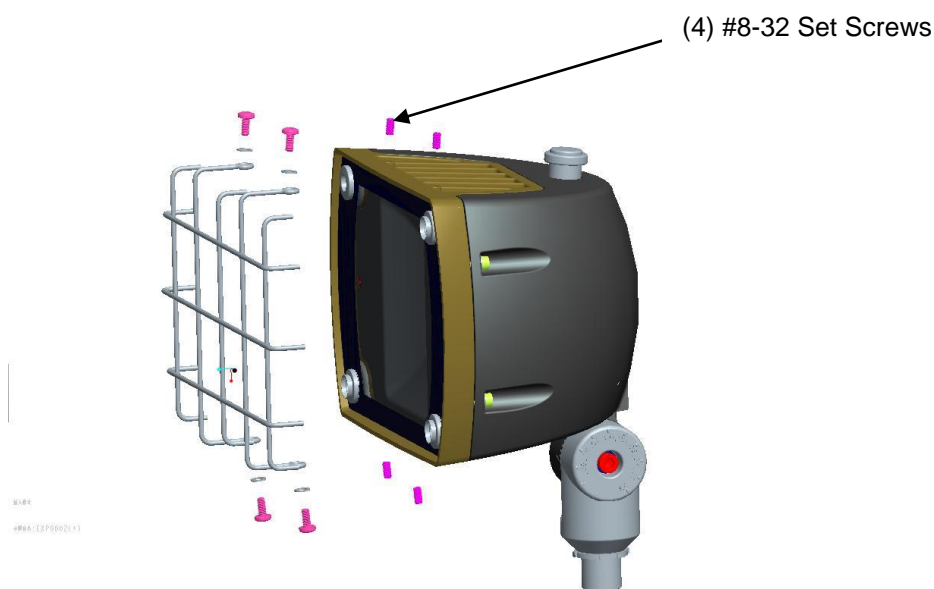

INSTALLATION | LPF1 WIRE GUARD

IMPORTANT

READ CAREFULLY BEFORE INSTALLING FIXTURE. RETAIN THESE INSTRUCTIONS FOR FUTURE REFERENCE.

Fixtures must be wired in accordance with the National Electrical Code and all applicable local codes. Proper grounding is required for safety. This product must be installed in accordance with the applicable installation code by a person familiar with the construction and operation of the product and the hazards involved.

WARNING: Make certain power is OFF before installing or maintaining fixture.

INSTALLATION

1. Remove (4) #8-32 set screws.
2. Wire Guard mounts with four #8-32 stainless steel screws to door as shown. Hardware is provided with guard.