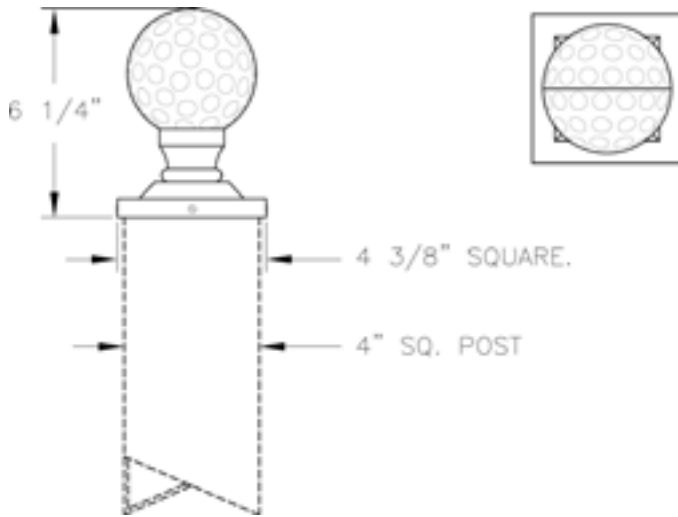

### Ordering Guide

Example: PC29 ABS

Product Code	PC29	Post Cap
<b>Finish</b>	ABS	Antique Brass
	ACP	Antique Copper
	ARD	Antique Red
	ASI	Antique Silver
	BLK	Black
	BRN	Brown
	BRZ	Bronze
	FGN	Forest Green
	GRA	Granite
	IRN	Ironstone
	RBZ	Rustic Bronze
	SRT	Shadow Rust
	VBZ	Verde Bronze
	VCP	Verde Copper
	VGN	Verde
	VTC	Vintage Copper
	WBZ	Weathered Bronze
	WHT	White

**MOUNTING:**

Mount atop 4" square post.

**Height:**

6 1/4"

**Width:**

4 3/8"