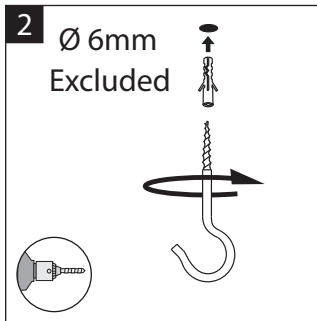

PHILIPS

4404.016.99951
Last update: 24/11/14

10

ⓘ The light source of this luminaire is not replaceable; when the light source reaches its end of life the whole luminaire shall be replaced.
光源不可更换；如果光源用坏了，整个灯需要换。