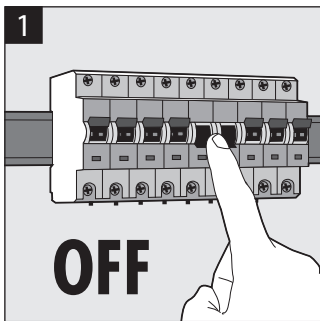

PHILIPS

4404.016.99951
Last update: 24/11/14

10

ⓘ The light source of this luminaire is not replaceable; when the light source reaches its end of life the whole luminaire shall be replaced.
光源不可更换；如果光源用坏了，整个灯需要换。