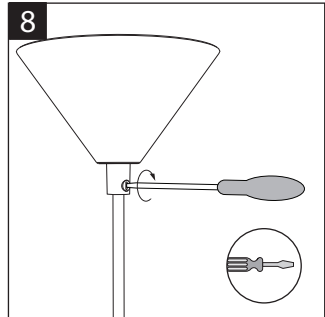

PHILIPS

4404.016.99951
Last update: 24/11/14

10

ⓘ The light source of this luminaire is not replaceable; when the light source reaches its end of life the whole luminaire shall be replaced.
光源不可更换；如果光源用坏了，整个灯需要换。