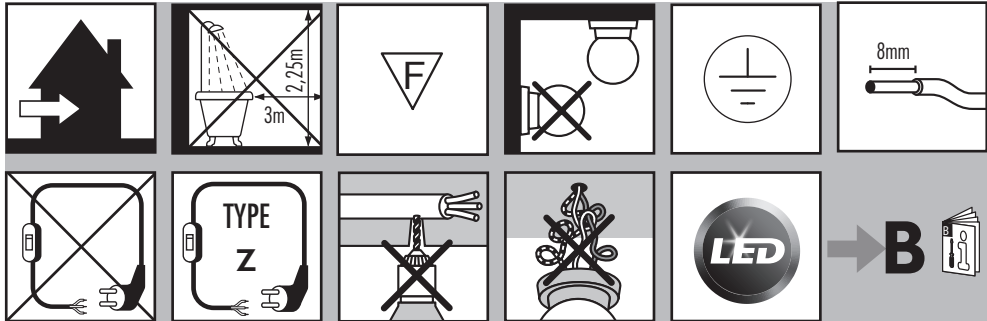

PHILIPS

4404.016.99951
Last update: 24/11/14

10

ⓘ The light source of this luminaire is not replaceable; when the light source reaches its end of life the whole luminaire shall be replaced.
光源不可更换；如果光源用坏了，整个灯需要换。