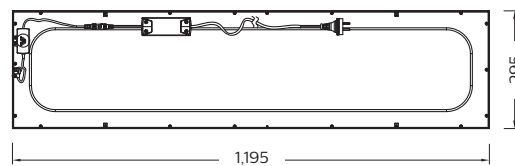

Features and benefits

- ✓ Available in two standard sizes – 600 x 600mm and 300 x 1,200mm
- ✓ Three colour temperature settings – one device for many applications
- ✓ Excellent colour rendering capability – CRI 80+
- ✓ Pre-wired with 1.5m cable and plug

Product data

	RC170B LED38S/SCCT PSU W30L120 AU	RC170B LED38S/SCCT PSU W60L60 AU
Power	38W	38W
System lumens	3800lm	3800lm
System efficacy	100lm/W	
CCT (Selectable)	4000/5000/6500K	
CRI	> 80	
SDCM	4000K and 6500K: < 5; 5000K: < 8	
Beam angle	110°	
IP / IK rating	IP20/IK02	
Operating temperature	-10°C to 35°C	
Lifetime	50,000 hrs (L70)	
Input voltage	220-240V, 50/60Hz	
Power factor	> 0.9	
Electrical class	Class II	
Driver	Fixed Output	
Mounting type	Recessed (T Bar) Ceiling	
Housing colour	RAL9016 white	
Material	Housing: Aluminium frame + metal housing	Diffuser: PMMA light guide
Dimensions	L 1195mm x W 295mm x H 11mm	L 595mm x W 595mm x H 11mm
Weight	2.5kgs	2.4kgs

Dimensions

600 x 600mm

300 x 1,200mm

Order information

Order code	Barcode	Power (W)	Light Output (lm)	CCT (K)	Length (mm)
RC170BL38P6060	8710163343440	38	3800	4000/5000/6500	600
RC170BL38P30120	8710163343433	38	3800	4000/5000/6500	1,200