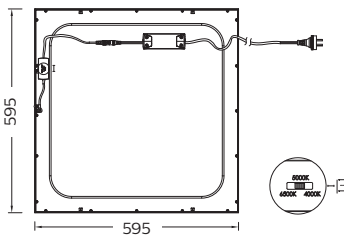

Features and benefits

- ✓ Available in two standard sizes – 600 x 600mm and 300 x 1,200mm
- ✓ Three colour temperature settings – one device for many applications
- ✓ Excellent colour rendering capability – CRI 80+
- ✓ Pre-wired with 1.5m cable and plug

Product data

	RC170B LED38S/SCCT PSU W30L120 AU	RC170B LED38S/SCCT PSU W60L60 AU
Power	38W	38W
System lumens	3800lm	3800lm
System efficacy	100lm/W	
CCT (Selectable)	4000/5000/6500K	
CRI	> 80	
SDCM	4000K and 6500K: < 5; 5000K: < 8	
Beam angle	110°	
IP / IK rating	IP20/IK02	
Operating temperature	-10°C to 35°C	
Lifetime	50,000 hrs (L70)	
Input voltage	220-240V, 50/60Hz	
Power factor	> 0.9	
Electrical class	Class II	
Driver	Fixed Output	
Mounting type	Recessed (T Bar) Ceiling	
Housing colour	RAL9016 white	
Material	Housing: Aluminium frame + metal housing	Diffuser: PMMA light guide
Dimensions	L 1195mm x W 295mm x H 11mm	L 595mm x W 595mm x H 11mm
Weight	2.5kgs	2.4kgs

Dimensions

600 x 600mm

300 x 1,200mm

Order information

Order code	Barcode	Power (W)	Light Output (lm)	CCT (K)	Length (mm)
RC170BL38P6060	8710163343440	38	3800	4000/5000/6500	600
RC170BL38P30120	8710163343433	38	3800	4000/5000/6500	1,200