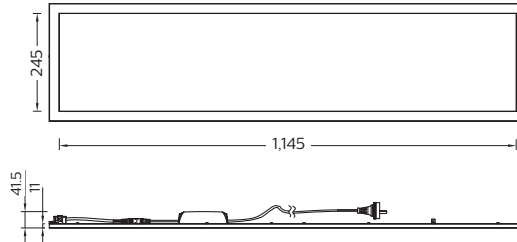

Features and benefits

- ✓ Available in two standard sizes – 600 x 600mm and 300 x 1,200mm
- ✓ Three colour temperature settings – one device for many applications
- ✓ Excellent colour rendering capability – CRI 80+
- ✓ Pre-wired with 1.5m cable and plug

Product data

	RC170B LED38S/SCCT PSU W30L120 AU	RC170B LED38S/SCCT PSU W60L60 AU
Power	38W	38W
System lumens	3800lm	3800lm
System efficacy	100lm/W	
CCT (Selectable)	4000/5000/6500K	
CRI	> 80	
SDCM	4000K and 6500K: < 5; 5000K: < 8	
Beam angle	110°	
IP / IK rating	IP20/IK02	
Operating temperature	-10°C to 35°C	
Lifetime	50,000 hrs (L70)	
Input voltage	220-240V, 50/60Hz	
Power factor	> 0.9	
Electrical class	Class II	
Driver	Fixed Output	
Mounting type	Recessed (T Bar) Ceiling	
Housing colour	RAL9016 white	
Material	Housing: Aluminium frame + metal housing	Diffuser: PMMA light guide
Dimensions	L 1195mm x W 295mm x H 11mm	L 595mm x W 595mm x H 11mm
Weight	2.5kgs	2.4kgs

Dimensions

600 x 600mm

300 x 1,200mm

Order information

Order code	Barcode	Power (W)	Light Output (lm)	CCT (K)	Length (mm)
RC170BL38P6060	8710163343440	38	3800	4000/5000/6500	600
RC170BL38P30120	8710163343433	38	3800	4000/5000/6500	1,200