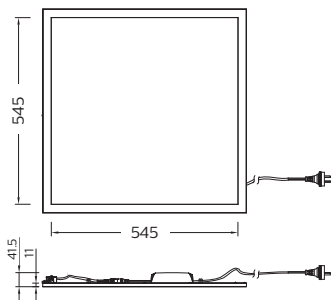

Features and benefits

- ✓ Available in two standard sizes – 600 x 600mm and 300 x 1,200mm
- ✓ Three colour temperature settings – one device for many applications
- ✓ Excellent colour rendering capability – CRI 80+
- ✓ Pre-wired with 1.5m cable and plug

Product data

	RC170B LED38S/SCCT PSU W30L120 AU	RC170B LED38S/SCCT PSU W60L60 AU
Power	38W	38W
System lumens	3800lm	3800lm
System efficacy	100lm/W	
CCT (Selectable)	4000/5000/6500K	
CRI	> 80	
SDCM	4000K and 6500K: < 5; 5000K: < 8	
Beam angle	110°	
IP / IK rating	IP20/IK02	
Operating temperature	-10°C to 35°C	
Lifetime	50,000 hrs (L70)	
Input voltage	220-240V, 50/60Hz	
Power factor	> 0.9	
Electrical class	Class II	
Driver	Fixed Output	
Mounting type	Recessed (T Bar) Ceiling	
Housing colour	RAL9016 white	
Material	Housing: Aluminium frame + metal housing	Diffuser: PMMA light guide
Dimensions	L 1195mm x W 295mm x H 11mm	L 595mm x W 595mm x H 11mm
Weight	2.5kgs	2.4kgs

Dimensions

600 x 600mm

300 x 1,200mm

Order information

Order code	Barcode	Power (W)	Light Output (lm)	CCT (K)	Length (mm)
RC170BL38P6060	8710163343440	38	3800	4000/5000/6500	600
RC170BL38P30120	8710163343433	38	3800	4000/5000/6500	1,200