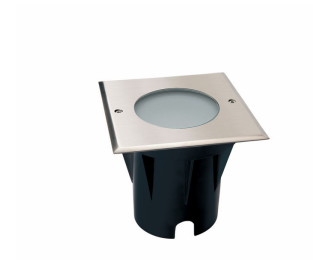

LED Marker BBG151 pedestrian luminaire