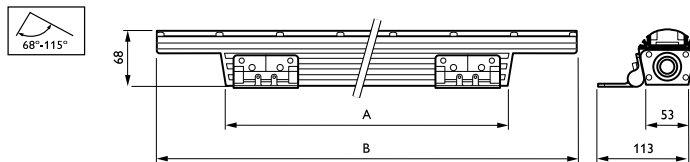

Application

- Interior: nightclubs, bars, hotels, casinos, churches, stores
- Exterior: facades, surfaces, structures

Specifications

ColorGraze MX4 Powercore

Type	BCS559
Light source	Integral LED-module
Power (+/-10%)	20, 40, 60, 80 W
Beam angle	9, 10 x 60, 15 x 30, 30 x 60, 60 x 30°
Luminous flux	618 / 1236 / 1854 / 2472 lm (for RGBW versions) 542 / 1084 / 1626 / 2168 lm (for RGBA versions)
Maintenance of lumen output - L70T25	80,000 hours
Operating temperature range	-40 to +50 °C
Driver	Built-in (self ballasted LED-module)

Versions

ColorGraze MX4 Powercore BCS559 architectural lighting fixture (RGB, 305 mm)

ColorGraze MX4 Powercore BCS559 architectural lighting fixture (RGB, 1219 mm)

Dimensional drawing

Product	A	B
BCS559 9 RGBW L305	134 mm	305 mm
BCS559 10x60 RGBW L305	134 mm	305 mm
BCS559 9 RGBA L1219	1049 mm	1219 mm
BCS559 9 RGBW L1219	1049 mm	1219 mm

Product details

Male connection

Female connection