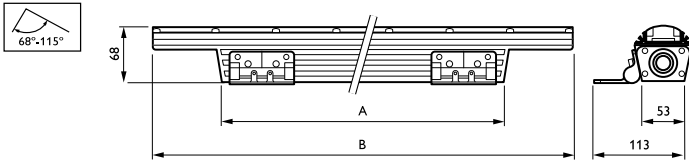

Benefits

- Even illumination and color mixing at distances greater than 152 mm from fixture lens, with no shadows in between fixtures when used end-to-end
- Light output of more than 600/500 lumens per 300 mm/foot (RGBW/RGBA full intensity)
- Incorporates Powercore technology to directly accept 100-277 V AC line voltage

Features

- Five standard beam angles
- Individual control of each 300 mm (1 foot) segment
- 100-277 V auto-ranging Powercore technology
- Chromasync technology provides consistent output unit-to-unit and white light output control
- Simple push-and-click connectors

ColorGraze MX4 Powercore

Application

- Interior: nightclubs, bars, hotels, casinos, churches, stores
- Exterior: facades, surfaces, structures

Dimensional drawing

Product	A	B
BCS559 15x30 RGBA L1219	1049 mm	1219 mm
BCS559 10x60 RGBW L305	134 mm	305 mm
BCS559 15x30 RGBW L305	134 mm	305 mm
BCS559 15x30 RGBW L1219	1049 mm	1219 mm
BCS559 9 RGBW L1219	1049 mm	1219 mm
BCS559 30x60 RGBW L1219	1049 mm	1219 mm
BCS559 10x60 RGBW L1219	1049 mm	1219 mm
BCS559 30x60 RGBW L305	134 mm	305 mm