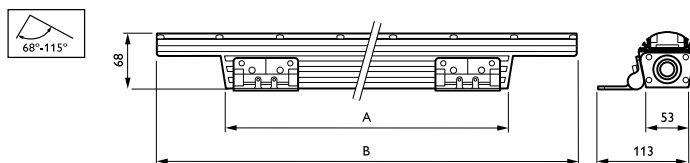

Application

- Interior: nightclubs, bars, hotels, casinos, churches, stores
- Exterior: facades, surfaces, structures

Specifications

ColorGraze MX4 Powercore

Type	BCS559
Light source	Integral LED-module
Power (+/-10%)	18.5, 37, 55.5, 74 W
Beam angle	9 x 9, 10 x 60, 15 x 30, 30 x 60, 60 x 30°
Luminous flux	619 to 2620 lm (for RGBW versions) 543 to 2264 lm (for RGBA versions)
Maintenance of lumen output - L70T25	70,000 hours
Operating temperature range	-40 to +50 °C

Versions

ColorGraze MX4 Powercore BCS559 architectural lighting fixture (RGB, 305 mm)

ColorGraze MX4 Powercore BCS559 architectural lighting fixture (RGB, 914 mm)

ColorGraze MX4 Powercore BCS559 architectural lighting fixture (RGB, 1219 mm)

Dimensional drawing

Product	A	B
BCS559 60x30 RGBW L305	134 mm	305 mm
BCS559 30x60 RGBW L914	744 mm	914 mm
BCS559 10x60 RGBW L305	134 mm	305 mm
BCS559 15x30 RGBW L305	134 mm	305 mm
BCS559 10x60 RGBW L914	744 mm	914 mm
BCS559 15x30 RGBW L1219	1049 mm	1219 mm
BCS559 9 RGBW L1219	1049 mm	1219 mm
BCS559 10x60 RGBW L1219	1049 mm	1219 mm
BCS559 60x30 RGBW L1219	1049 mm	1219 mm
BCS559 30x60 RGBA L1219	1049 mm	1219 mm
BCS559 30x60 RGBW L305	134 mm	305 mm