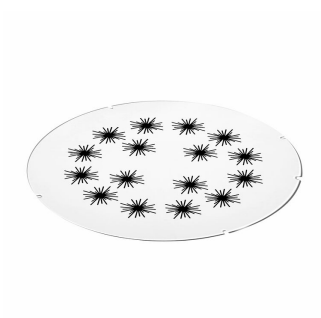

Metronomis LED Torch

Product details