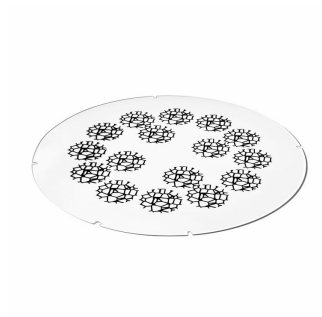

Metronomis LED Torch

Product details