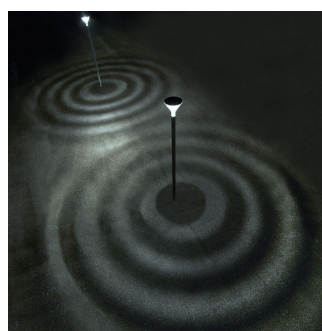

Metronomis LED Torch

Product details