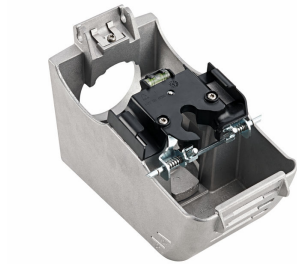

Specifications

| | | | |
|------------------------------------|---|---------------------|---|
| Type | BGP382 | Optic | Distribution medium (DM), wide (DW), comfort (DC), road wet optic (DK) |
| Light source | Integral LED-module | Material | Housing: high pressure die-cast aluminum Cover: polycarbonate, flat |
| Power | 38 to 86 W depending on LED configuration | Color | Aluminum or grey Other RAL or AKZO colors available on request |
| Luminous flux | 4616 to 9951 lm | Connection | Push-in connector with 3 poles |
| Luminaire efficacy | 106 to 132 lm/W | Maintenance | Possibility to open with screw to replace driver and LED module |
| Correlated Color | 3000 K (warm white) | Installation | Post top: 60 or 76 mm Side entry: 42 or 60 mm Recommended mounting height: 8 m Standard tilt angle post top: 0, 5 and 10° Adjustable tilt angle: 0, -5 and -10° |
| Temperature | 4000 K (neutral white) | | |
| Color Rendering Index | 80 (warm white) 70 (neutral white) | | |
| Useful life - L80B10 | 100,000 hours | | |
| Operating temperature range | -30 to +35 °C | | |
| Driver | Built-in (self ballasted LED-module) | | |
| Mains voltage | 220-240 V / 50-60 Hz | | |
| Dimming | Dimmable versions available | | |
| Controls system input | 1-10 V and DALI | | |
| Options | Dimming - LumiStep 6, 8 hrs - DynaDimmer - Constant Light Output (CLO) - SDU - 1-10 V - DALI - RF regulation - Mains dimming Nema socket Photocell: mini cell 35, 55, 70 Lux Fuse Cable: 6-12 m Surge protection | | |

Iridium gen3 LED Medium

Versions

Iridium gen3 Medium BGP382
road-lighting luminaire

Product details

Separate spigot for easy installation; suitable for post-top and side-entry mounting

In the case of side-entry mounting, the bubble level ensures that the luminaire is installed horizontally