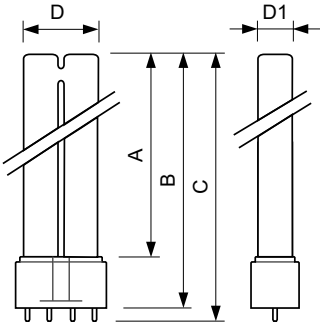

MASTER PL-L 4 Pin

Versions

MASTER PL-L 4 Pin

Dimensional drawing

Product	D (max)	D1 (max)	A (max)	B (max)	C (max)
MASTER PL-L 80W/ 840/4P 1CT/25	39.0 mm	18.0 mm	539.2 mm	565 mm	571.6 mm
MASTER PL-L 80W/ 830/4P 1CT/25	39.0 mm	18.0 mm	539.2 mm	565 mm	571.6 mm
MASTER PL-L 55W/865/4P 1CT/25	39.0 mm	18.0 mm	509.2 mm	535 mm	541.6 mm
MASTER PL-L 55W/840/4P 1CT/25	39.0 mm	18.0 mm	509.2 mm	535 mm	541.6 mm
MASTER PL-L 55W/830/4P 1CT/25	39.0 mm	18.0 mm	509.2 mm	535 mm	541.6 mm
MASTER PL-L 40W/ 840/4P 1CT/25	39.0 mm	18.0 mm	509.2 mm	535 mm	541.6 mm
MASTER PL-L 40W/ 830/4P 1CT/25	39.0 mm	18.0 mm	509.2 mm	535 mm	541.6 mm
MASTER PL-L 36W/865/4P 1CT/25	39.0 mm	18.0 mm	384.2 mm	410 mm	416.6 mm
MASTER PL-L 36W/ 840/4P 1CT/25	39.0 mm	18.0 mm	384.2 mm	410 mm	416.6 mm
MASTER PL-L 36W/830/4P 1CT/25	39.0 mm	18.0 mm	384.2 mm	410 mm	416.6 mm
MASTER PL-L 36W/827/4P 1CT/25	39.0 mm	18.0 mm	384.2 mm	410 mm	416.6 mm
MASTER PL-L 24W/840/4P 1CT/25	39.0 mm	18.0 mm	289.2 mm	315 mm	321.6 mm
MASTER PL-L 24W/830/4P 1CT/25	39.0 mm	18.0 mm	289.2 mm	315 mm	321.6 mm
MASTER PL-L 24W/827/4P 1CT/25	39.0 mm	18.0 mm	289.2 mm	315 mm	321.6 mm
MASTER PL-L 18W/865/4P 1CT/25	39.0 mm	18.0 mm	194.2 mm	220 mm	226.6 mm
MASTER PL-L 18W/840/4P 1CT/25	39.0 mm	18.0 mm	194.2 mm	220 mm	226.6 mm
MASTER PL-L 18W/830/4P 1CT/25	39.0 mm	18.0 mm	194.2 mm	220 mm	226.6 mm
MASTER PL-L 18W/827/4P 1CT/25	39.0 mm	18.0 mm	194.2 mm	220 mm	226.6 mm