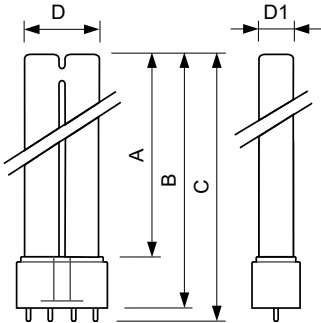

Application

- Designed for general lighting in shops, offices, hotels and specific task lighting, as well as outdoors in residential areas and parks

Versions

MASTER PL-L 4 Pin

Dimensional drawing

Product	D (max)	D1 (max)	A (max)	B (max)	C (max)
MASTER PL-L 55W/840/4P 1CT/25	39.0 mm	18.0 mm	509.2 mm	535 mm	541.6 mm
MASTER PL-L 36W/840/4P 1CT/25	39.0 mm	18.0 mm	384.2 mm	410 mm	416.6 mm
MASTER PL-L 24W/840/4P 1CT/25	39.0 mm	18.0 mm	289.2 mm	315 mm	321.6 mm
MASTER PL-L 18W/840/4P 1CT/25	39.0 mm	18.0 mm	194.2 mm	220 mm	226.6 mm