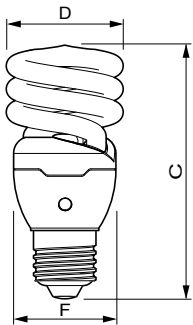

Tornado T2 Automatic

Versions

Abmessungsskizzen

Product	D (max)	C (max)	F (max)
Tornado T2 Autom 15W WW E27 1PF/6	51.0 mm	107.5 mm	42.5 mm