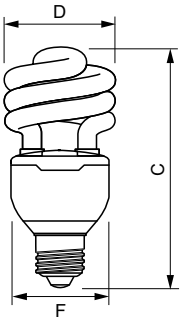

### Desenho dimensional

Product	D (max)	C (max)	F (max)
Tornado Dimmable 20W WW E27 220-240V 1PF/6	61.0 mm	127.0 mm	52.4 mm