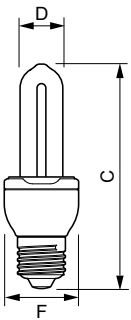

Economy stick

Versions

11W E27

14W E27

18W E27

23W E27

Dimensional drawing

Product	D (max)	C (max)	F (max)
Economy Stick 18W WW E27 220-240 1PF/6	36.0 mm	143 mm	48.4 mm
Economy Stick 18W CDL E27 220-240 1PF/6	36.0 mm	143 mm	48.4 mm
Economy Stick 23W CDL E27 220-240 1PF/6	36.0 mm	160 mm	48.4 mm
Economy Stick 23W WW E27 220-240 1PF/6	36.0 mm	160 mm	48.4 mm

Product	D (max)	C (max)	F (max)
Economy Stick 11W WW E27 220-240 1PF/6	21.7 mm	138 mm	40.4 mm
Economy Stick 14W WW E27 220-240 1PF/6	21.7 mm	155 mm	40.4 mm

Economy stick

Approval and Application

Energy Efficiency Label (EEL)	A
Mercury (Hg) Content (Max)	2.0 mg
Mercury (Hg) Content (Nom)	1.5 mg