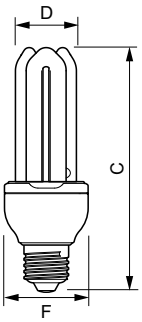

Economy stick

Versions

11W E27

14W E27

18W E27

23W E27

Dimensional drawing

Product	D (max)	C (max)	F (max)
Economy Stick 18W WW E27 220-240 1PF/6	36.0 mm	143 mm	48.4 mm
Economy Stick 18W CDL E27 220-240 1PF/6	36.0 mm	143 mm	48.4 mm
Economy Stick 23W CDL E27 220-240 1PF/6	36.0 mm	160 mm	48.4 mm
Economy Stick 23W WW E27 220-240 1PF/6	36.0 mm	160 mm	48.4 mm

Product	D (max)	C (max)	F (max)
Economy Stick 11W WW E27 220-240 1PF/6	21.7 mm	138 mm	40.4 mm
Economy Stick 14W WW E27 220-240 1PF/6	21.7 mm	155 mm	40.4 mm

Economy stick

Approval and Application

Energy Efficiency Label (EEL)	A
Mercury (Hg) Content (Max)	2.0 mg
Mercury (Hg) Content (Nom)	1.5 mg