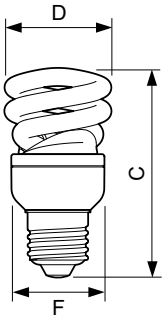

Economy Twister

Dimensional drawing

Product	D (max)	C (max)	F (max)
EconomyTwister 8W CDL E27 220-240V 1PF/6	47.5 mm	86.5 mm	40.5 mm
EconomyTwister 8W WW E27 220-240V 1PF/6	47.5 mm	86.5 mm	40.5 mm

Approval and Application	
Energy Efficiency Label (EEL)	A
Controls and Dimming	
Dimmable	No
Operating and Electrical	
Input Frequency	50 or 60 Hz
Voltage (Nom)	220-240 V
Starting Time (Nom)	0.3 s
Warm Up Time To 60% Light (Max)	40 s
Warm Up Time To 60% Light (Min)	5 s
General Information	
Nominal Lifetime (Nom)	6000 h
Rated Lifetime (Hours)	6000 h
Switching Cycle	6000X
Light Technical	
LLmf At End Of Nominal Lifetime (Nom)	70 %
Lumen Maintenance 2000 h (Nom)	88 %
Mechanical and Housing	
Bulb Shape	Spiral

Approval and Application

Order Code	Full Product Name	Energy Consumption kWh/1000 h	Mercury (Hg) Content (Max)
21699500	EconomyTwister 8W WW E27 220-240V 1PF/6	8 kWh	2.0 mg
40612100	EconomyTwister 8W CDL E27 220-240V 1PF/6	8 kWh	2.0 mg
21703900	EconomyTwister 12W WW E27 220-240V 1PF/6	12 kWh	2.0 mg
40614500	EconomyTwister 12W CDL E27 1PF/6	12 kWh	2.0 mg
21709100	EconomyTwister 15W WW E27 220-240V 1PF/6	15 kWh	2 mg
21707700	EconomyTwister 15W CDL E27 1PF/6	15 kWh	2 mg
68008600	EconomyTwister 20W WW E27 220-240V 1PF/6	20 kWh	2 mg
67939400	EconomyTwister 20W CDL E27 1PF/6	20 kWh	2 mg
21701500	EconomyTwister 8W WW E14 220-240V 1PF/6	8 kWh	2.0 mg
40613800	EconomyTwister 8W CDL E14 220-240V 1PF/6	8 kWh	2.0 mg
21705300	EconomyTwister 12W WW E14 220-240V 1PF/6	12 kWh	2.0 mg
40615200	EconomyTwister 12W CDL E14 1PF/6	12 kWh	2.0 mg
21717600	EconomyTwister 23W WW E27 220-240V 1PF/6	23 kWh	2.5 mg
21715200	EconomyTwister 23W CDL E27 1PF/6	23 kWh	2.5 mg

Operating and Electrical

Order Code	Full Product Name	Lamp		
		Current (Nom)	Wattage Equivalent	Power (Rated) (Nom)
21699500	EconomyTwister 8W WW E27 220-240V 1PF/6	60 mA	45 W	8 W
40612100	EconomyTwister 8W CDL E27 220-240V 1PF/6	60 mA	40 W	8.0 W
21703900	EconomyTwister 12W WW E27 220-240V 1PF/6	90 mA	60 W	12.0 W

Order Code	Full Product Name	Lamp		
		Current (Nom)	Wattage Equivalent	Power (Rated) (Nom)
40614500	EconomyTwister 12W CDL E27 1PF/6	90 mA	58 W	12.0 W
21709100	EconomyTwister 15W WW E27 220-240V 1PF/6	110 mA	75 W	15.0 W
21707700	EconomyTwister 15W CDL E27 1PF/6	110 mA	70 W	15.0 W