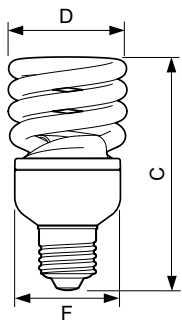

Economy Twister

Dimensional drawing

Product	D (max)	C (max)	F (max)
EconomyTwister 8W CDL E14 220-240V 1PF/6	47.5 mm	96.5 mm	40.5 mm
EconomyTwister 8W WW E14 220-240V 1PF/6	47.5 mm	96.5 mm	40.5 mm

Product	D (max)	C (max)	F (max)
EconomyTwister 20W CDL E27 1PF/6	56.5 mm	111.5 mm	47 mm
EconomyTwister 20W WW E27 220-240V 1PF/6	56.5 mm	111.5 mm	47 mm

Product	D (max)	C (max)	F (max)
EconomyTwister 15W CDL E27 1PF/6	51.5 mm	107.5 mm	42.5 mm
EconomyTwister 15W WW E27 220-240V 1PF/6	51.5 mm	107.5 mm	42.5 mm

Product	D (max)	C (max)	F (max)
EconomyTwister 12W CDL E27 1PF/6	47.5 mm	94 mm	40.5 mm
EconomyTwister 12W WW E27 220-240V 1PF/6	47.5 mm	94 mm	40.5 mm