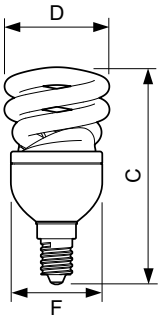

## Dimensional drawing

| Product                                  | D (max) | C (max)  | F (max) |
|--|---------|----------|---------|
| EconomyTwister 23W CDL E27 1PF/6         | 61.5 mm | 118.5 mm | 50.5 mm |
| EconomyTwister 23W WW E27 220-240V 1PF/6 | 61.5 mm | 118.5 mm | 50.5 mm |

| Product                                  | D (max) | C (max) | F (max) |
|--|---------|---------|---------|
| EconomyTwister 12W CDL E14 1PF/6         | 47.5 mm | 104 mm  | 40.5 mm |
| EconomyTwister 12W WW E14 220-240V 1PF/6 | 47.5 mm | 104 mm  | 40.5 mm |

## Dimensional drawing

| Product                                  | D (max) | C (max) | F (max) |
|--|---------|---------|---------|
| EconomyTwister 8W CDL E14 220-240V 1PF/6 | 47.5 mm | 96.5 mm | 40.5 mm |
| EconomyTwister 8W WW E14 220-240V 1PF/6  | 47.5 mm | 96.5 mm | 40.5 mm |