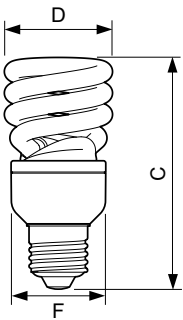

## Dimensional drawing

| Product                                  | D (max) | C (max)  | F (max) |
|--|---------|----------|---------|
| EconomyTwister 23W CDL E27 1PF/6         | 61.5 mm | 118.5 mm | 50.5 mm |
| EconomyTwister 23W WW E27 220-240V 1PF/6 | 61.5 mm | 118.5 mm | 50.5 mm |

| Product                                  | D (max) | C (max) | F (max) |
|--|---------|---------|---------|
| EconomyTwister 12W CDL E14 1PF/6         | 47.5 mm | 104 mm  | 40.5 mm |
| EconomyTwister 12W WW E14 220-240V 1PF/6 | 47.5 mm | 104 mm  | 40.5 mm |

## Dimensional drawing

| Product                                  | D (max) | C (max) | F (max) |
|--|---------|---------|---------|
| EconomyTwister 8W CDL E14 220-240V 1PF/6 | 47.5 mm | 96.5 mm | 40.5 mm |
| EconomyTwister 8W WW E14 220-240V 1PF/6  | 47.5 mm | 96.5 mm | 40.5 mm |