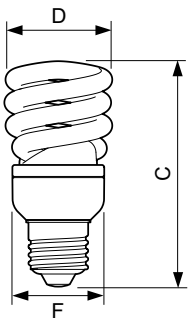

Economy Twister

Dimensional drawing

Product	D (max)	C (max)	F (max)
EconomyTwister 8W CDL E14 220-240V 1PF/6	47.5 mm	96.5 mm	40.5 mm
EconomyTwister 8W WW E14 220-240V 1PF/6	47.5 mm	96.5 mm	40.5 mm

Product	D (max)	C (max)	F (max)
EconomyTwister 20W CDL E27 1PF/6	56.5 mm	111.5 mm	47 mm
EconomyTwister 20W WW E27 220-240V 1PF/6	56.5 mm	111.5 mm	47 mm

Product	D (max)	C (max)	F (max)
EconomyTwister 15W CDL E27 1PF/6	51.5 mm	107.5 mm	42.5 mm
EconomyTwister 15W WW E27 220-240V 1PF/6	51.5 mm	107.5 mm	42.5 mm

Product	D (max)	C (max)	F (max)
EconomyTwister 12W CDL E27 1PF/6	47.5 mm	94 mm	40.5 mm
EconomyTwister 12W WW E27 220-240V 1PF/6	47.5 mm	94 mm	40.5 mm