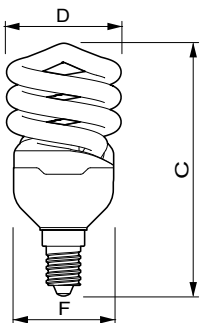

## Dimensional drawing

| Product                                  | D (max) | C (max)  | F (max) |
|--|---------|----------|---------|
| EconomyTwister 23W CDL E27 1PF/6         | 61.5 mm | 118.5 mm | 50.5 mm |
| EconomyTwister 23W WW E27 220-240V 1PF/6 | 61.5 mm | 118.5 mm | 50.5 mm |